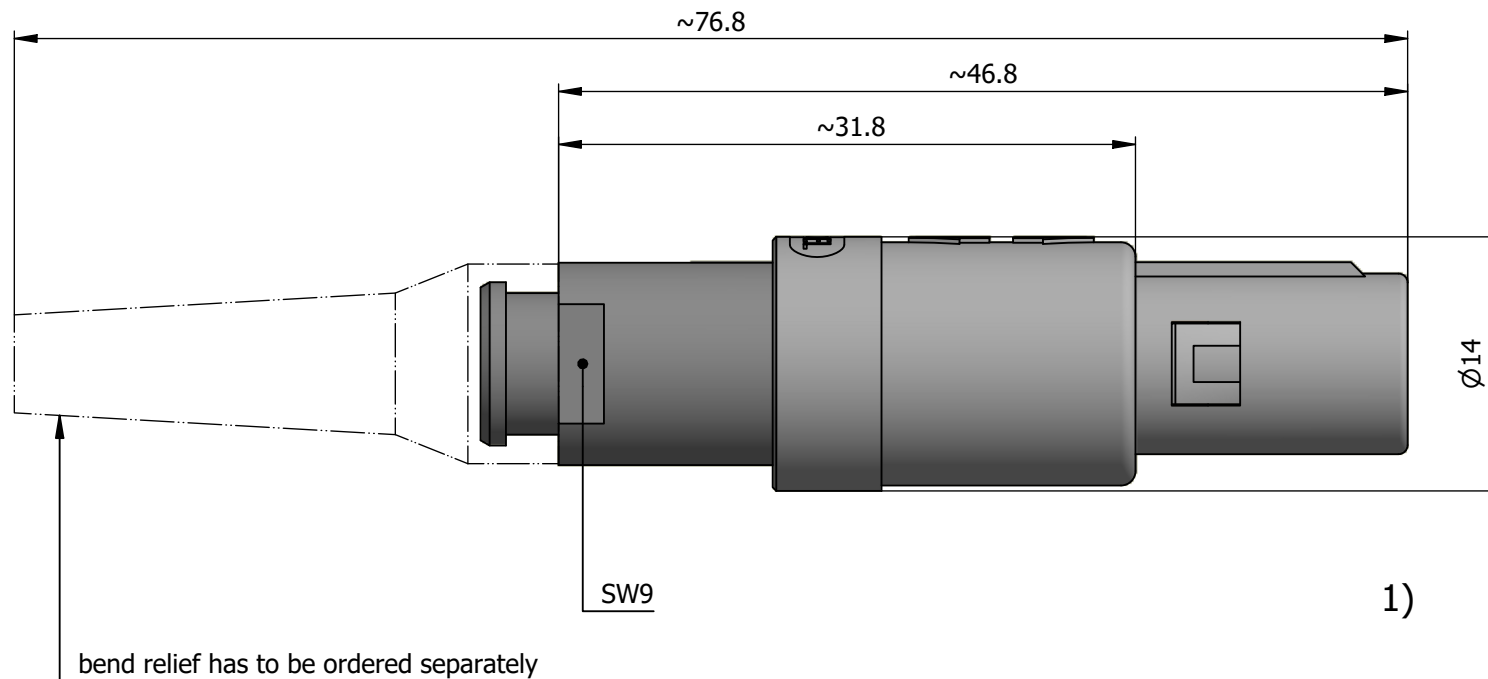

All dimensions are in millimeters (mm)

Alignment Key
Front View

Insert Configuration
Rear View

Note:

1) This picture is generic and for illustrative purposes only, and may show different keying, materials, colour, finish, and contact configuration. Minor shape or feature variations to actual item may be present.

All additional information are documented on the datasheet (See below link or QR Code)
www.lemo.com/pdf/PAG.A0.1GZ.ZC65AZ.pdf

Model	Alignment Key	Insert Config.	Housing Insulator	Contact Collet Type	Cable Ø	Collet Nut Color Variant
PAG	.A0	.1GZ	.ZC65AZ			