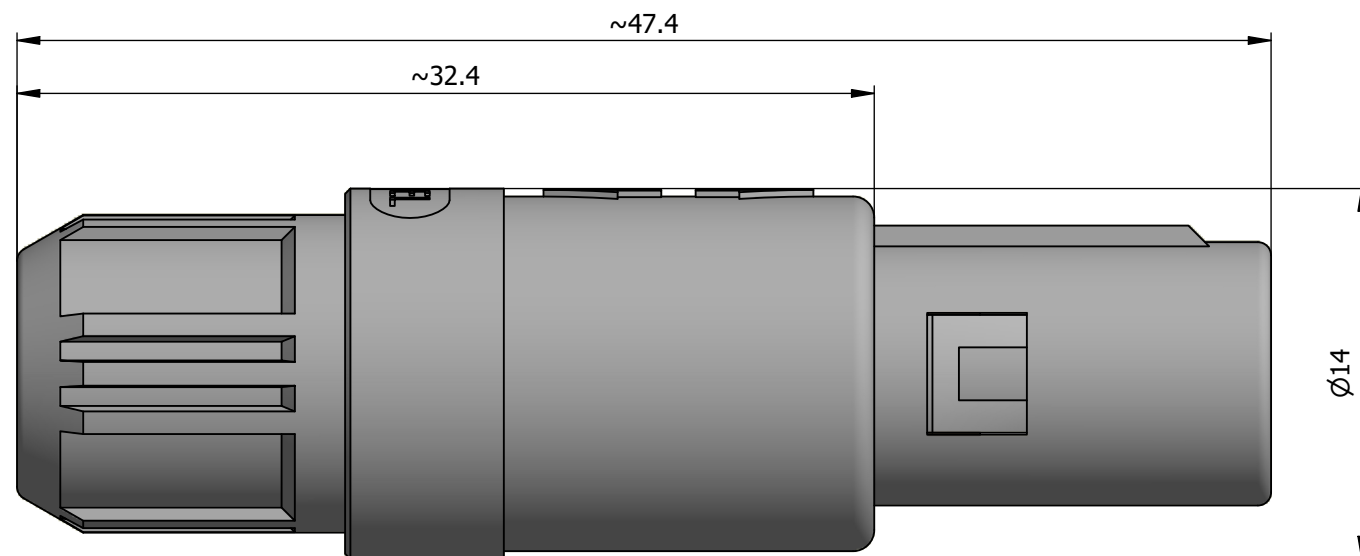

All dimensions are in millimeters (mm)

1)

Note:

1) This picture is generic and for illustrative purposes only, and may show different keying, materials, colour, finish, and contact configuration. Minor shape or feature variations to actual item may be present.

All additional information are documented on the datasheet (See below link or QR Code)
www.lemo.com/pdf/PAC.A0.1GZ.ZC65J.pdf

Model	Alignment Key	Insert Config.	Housing Insulator	Contact Collet Type	Cable Ø	Collet Nut Color Variant
PAC	.A0	.1GZ	.ZC65J			