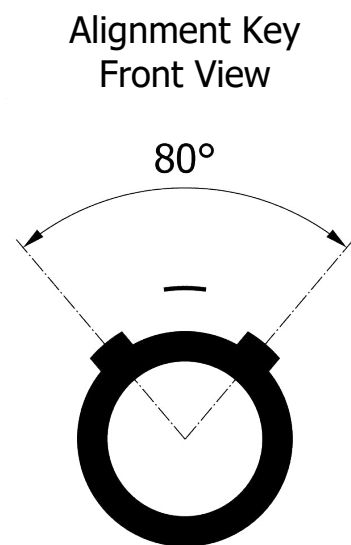

All dimensions are in millimeters (mm)

1)

Note:

1) This picture is generic and for illustrative purposes only, and may show different keying, materials, colour, finish, and contact configuration. Minor shape or feature variations to actual item may be present.

All additional information are documented on the datasheet (See below link or QR Code)
www.lemo.com/pdf/PAC.A0.1GZ.ZC65J.pdf

Model	Alignment Key	Insert Config.	Housing Insulator	Contact Collet Type	Cable Ø	Collet Nut Color Variant
PAC	.A0	.1GZ	.ZC65J			