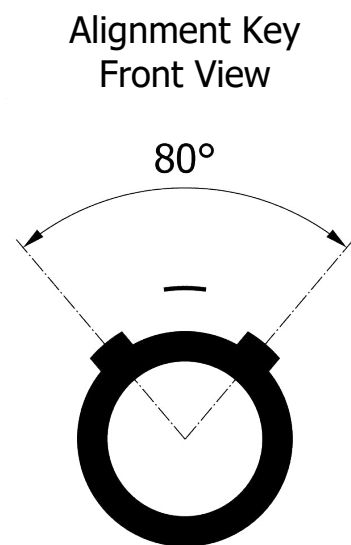

All dimensions are in millimeters (mm)

1)

Note:

1) This picture is generic and for illustrative purposes only, and may show different keying, materials, colour, finish, and contact configuration. Minor shape or feature variations to actual item may be present.

All additional information are documented on the datasheet (See below link or QR Code)
www.lemo.com/pdf/PAC.A0.1GZ.ZC65A.pdf

Model	Alignment Key	Insert Config.	Housing Insulator	Contact Collet Type	Cable Ø	Collet Nut Color Variant
PAC	.A0	.1GZ	.ZC65A			