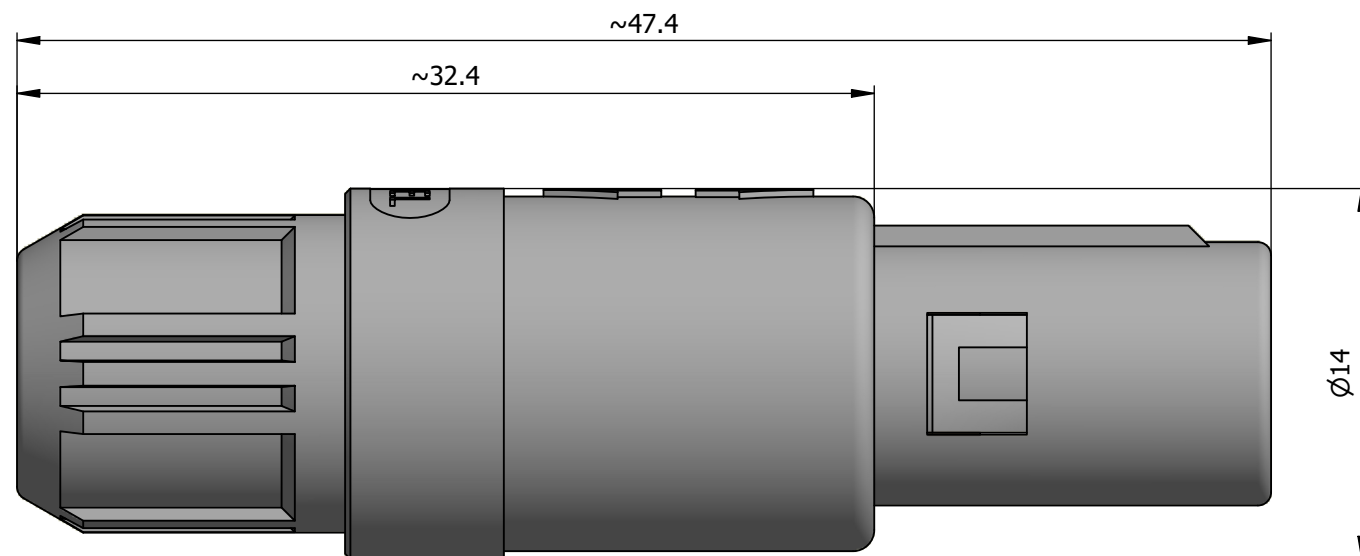

All dimensions are in millimeters (mm)

1)

Note:

1) This picture is generic and for illustrative purposes only, and may show different keying, materials, colour, finish, and contact configuration. Minor shape or feature variations to actual item may be present.

All additional information are documented on the datasheet (See below link or QR Code)
www.lemo.com/pdf/PAC.A0.1GZ.ZC65A.pdf

Model	Alignment Key	Insert Config.	Housing Insulator	Contact Collet Type	Cable Ø	Collet Nut Color Variant
PAC	.A0	.1GZ	.ZC65A			