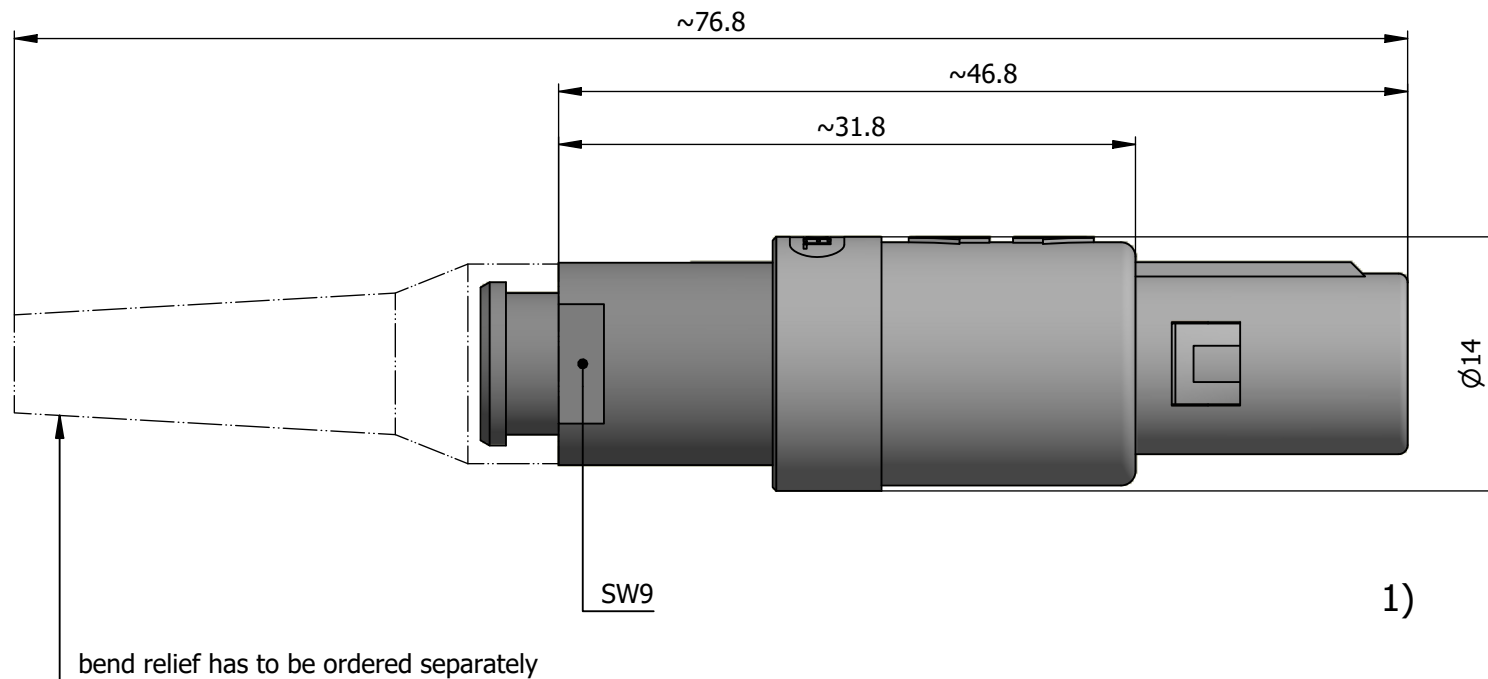

All dimensions are in millimeters (mm)

Alignment Key
Front View

Insert Configuration
Rear View

Note:

1) This picture is generic and for illustrative purposes only, and may show different keying, materials, colour, finish, and contact configuration. Minor shape or feature variations to actual item may be present.

All additional information are documented on the datasheet (See below link or QR Code)
www.lemo.com/pdf/PAB.A0.1GZ.ZC65AZ.pdf

Model	Alignment Key	Insert Config.	Housing Insulator	Contact Collet Type	Cable Ø	Collet Nut Color Variant
PAB	.A0	.1GZ	.ZC65AZ			