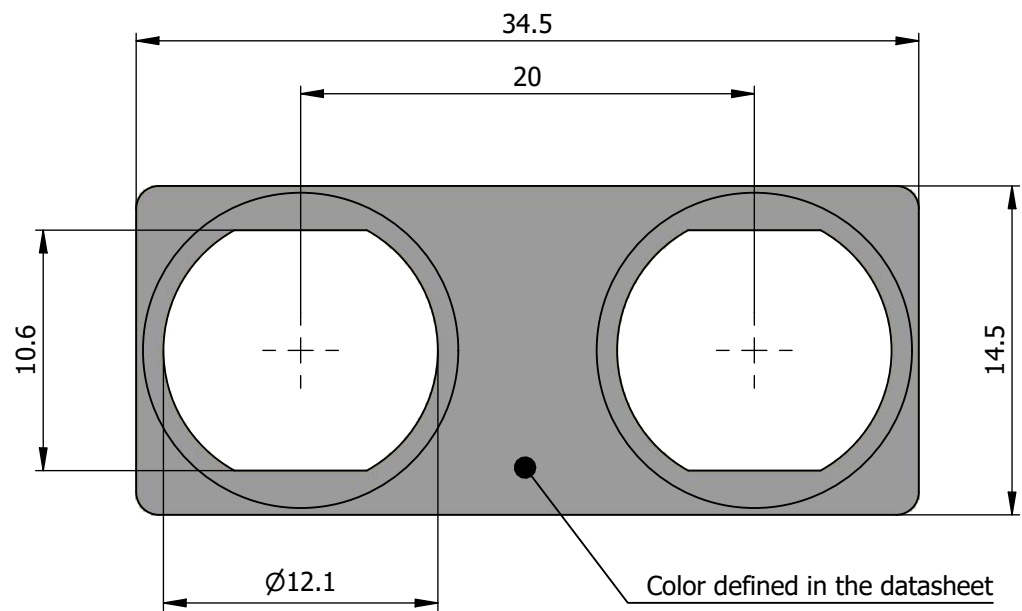

All dimensions are in millimeters (mm)

All additional information are documented on the datasheet (See below link or QR Code)
www.lemo.com/pdf/GRC.1B.260.HR.pdf

<p>Datasheet</p> 	<p>Double panel washers Series 1B</p>		Drawn	28.06.2022	MARI/MARI
			Checked	28.06.2022	OBAR
	Modified	00	28.06.2022/MARI		
				DO NOT SCALE DRAWING	
 <p>LEMO SA Chemin des Champs-Courbes 28 1024 Ecublens - SWITZERLAND</p>		<p>Tel. (+41) 21 695 16 00 email : info@lemo.com www.lemo.com</p>	CD	<p>GRC.1B.260.HR</p>	