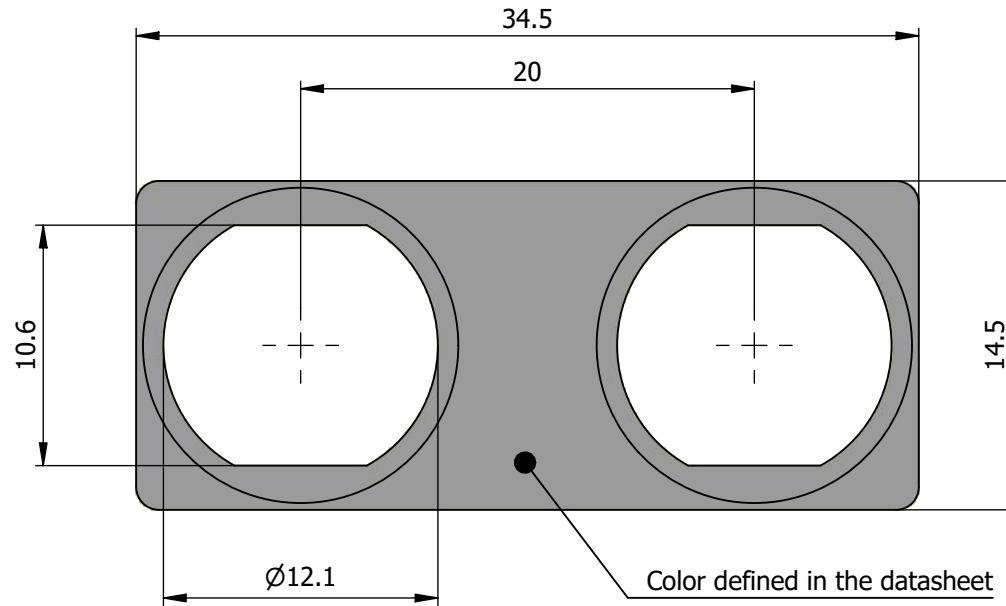

All dimensions are in millimeters (mm)

All additional information are documented on the datasheet (See below link or QR Code)
www.lemo.com/pdf/GRC.1B.260.HN.pdf

Datasheet

Double panel washers

Series 1B

LEMO SA
 Chemin des Champs-Courbes 28
 1024 Ecublens - SWITZERLAND