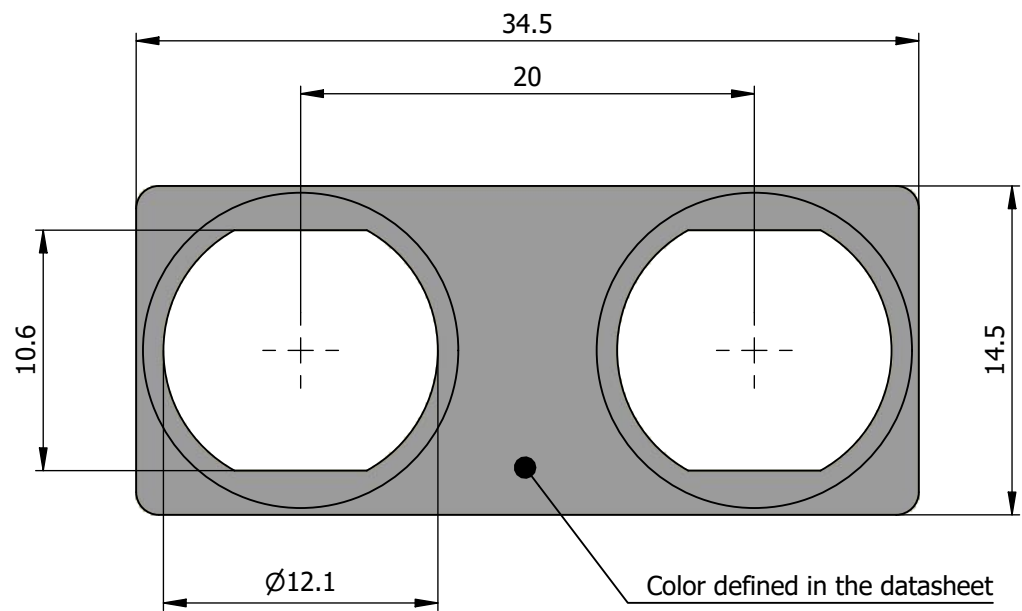

All dimensions are in millimeters (mm)

All additional information are documented on the datasheet (See below link or QR Code)
www.lemo.com/pdf/GRC.1B.260.HG.pdf

<p>Datasheet</p> 	<p>Double panel washers Series 1B</p>		Drawn	28.06.2022	MARI/MARI
			Checked	28.06.2022	OBAR
	Modified	00	28.06.2022/MARI		
	 DO NOT SCALE DRAWING				
 <p>LEMO SA Chemin des Champs-Courbes 28 1024 Ecublens - SWITZERLAND</p>		<p>Tel. (+41) 21 695 16 00 email : info@lemo.com www.lemo.com</p>		CD	GRC.1B.260.HG