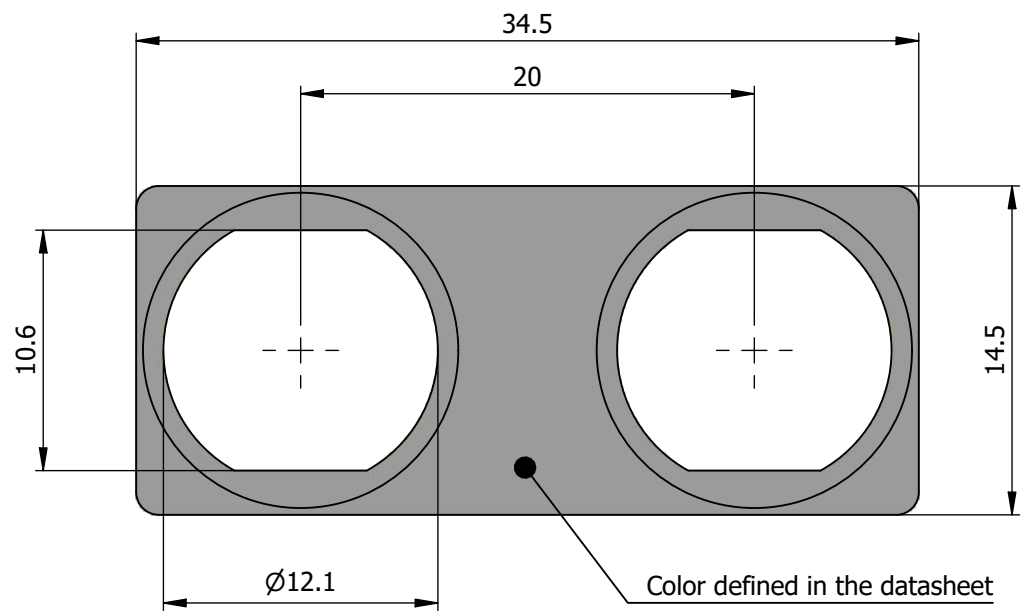

All dimensions are in millimeters (mm)

All additional information are documented on the datasheet (See below link or QR Code)
www.lemo.com/pdf/GRC.1B.260.HA.pdf

<p>Datasheet</p> 	<p>Double panel washers</p> <p>Series 1B</p>		<p>Drawn 28.06.2022 MARI/MARI</p>
	<p>Color defined in the datasheet</p>		<p>Checked 28.06.2022 OBAR</p>
	<p> LEMO SA Chemin des Champs-Courbes 28 1024 Ecublens - SWITZERLAND</p>		<p>Modified 00 28.06.2022/MARI</p>
	<p>Tel. (+41) 21 695 16 00 email : info@lemo.com www.lemo.com</p>		<p>DO NOT SCALE DRAWING</p>
<p>CD</p>		<p>GRC.1B.260.HA</p>	