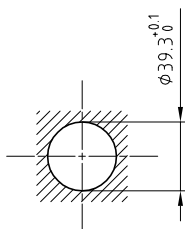

Insulating washer

: PVC

Various colors

REF.	COLOUR
G	Grey
R	Red

The last letter of the part number indicates the colour of the washer . See adjacent table and complete the reference by the letter of the colour required .

Panel cut-out

Torque for mounting nut : 6 Nm

Insulating washer .
Series 5S

ETUDE N°

Echelle

Dessiné 23.01.2015 OVU / NHA

Contrôle 23.01.2015 NHA / ATVI

Modif. 00 23.01.2015/ OVU