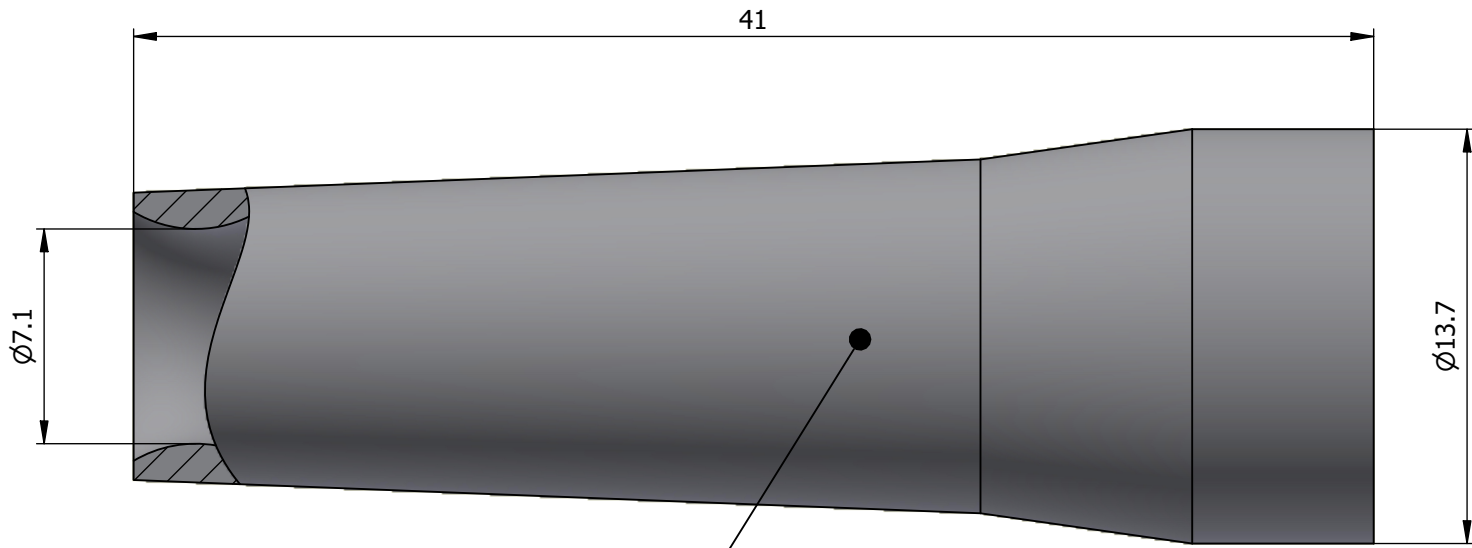

All dimensions are in millimeters (mm)

Color defined in the datasheet

All additional information are documented on the datasheet (See below link or QR Code)  
[www.lemo.com/pdf/GMA.2B.071.RR.pdf](http://www.lemo.com/pdf/GMA.2B.071.RR.pdf)

Datasheet 	<b>Bend relief (Silicone), for cable</b>		Drawn	13.03.2008	OVU/RMO
	<b>Ø7.1min.-Ø7.9max.</b>		Checked	20.09.2024	OBAR
	Series 2B		Modified	02	20.09.2024/MARI
			DO NOT SCALE DRAWING		
 LEMO SA Chemin des Champs-Courbes 28 1024 Ecublens - SWITZERLAND		Tel. (+41) 21 695 16 00 email : info@lemo.com www.lemo.com		CD	<b>GMA.2B.071.RR</b>