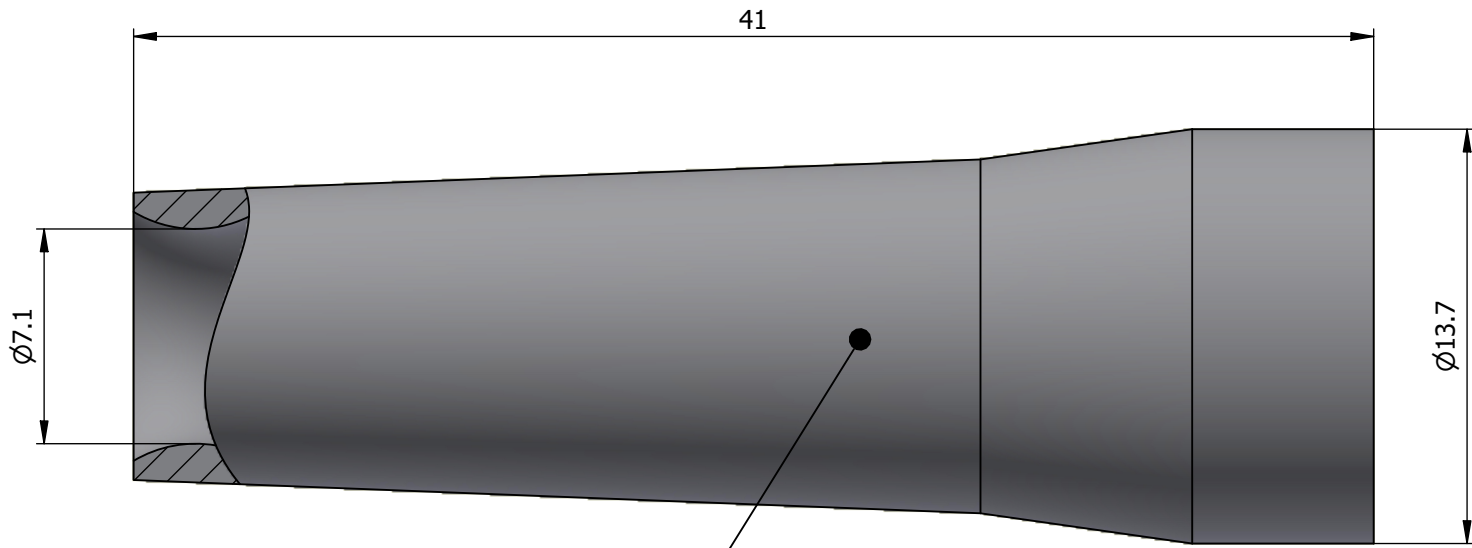

All dimensions are in millimeters (mm)

Color defined in the datasheet

All additional information are documented on the datasheet (See below link or QR Code)
www.lemo.com/pdf/GMA.2B.071.RJ.pdf

<p>Datasheet</p> 	<p>Bend relief (Silicone), for cable</p> <p>Ø7.1min.-Ø7.9max.</p> <p>Series 2B</p>		<p>Drawn 13.03.2008 OVU/RMO</p>
	<p> LEMO SA Chemin des Champs-Courbes 28 1024 Ecublens - SWITZERLAND</p>		<p>Checked 20.09.2024 OBAR</p>
	<p>Tel. (+41) 21 695 16 00 email : info@lemo.com www.lemo.com</p>		<p>Modified 02 20.09.2024/MARI</p>
	<p>CD</p>		<p>DO NOT SCALE DRAWING</p>
<p>GMA.2B.071.RJ</p>			