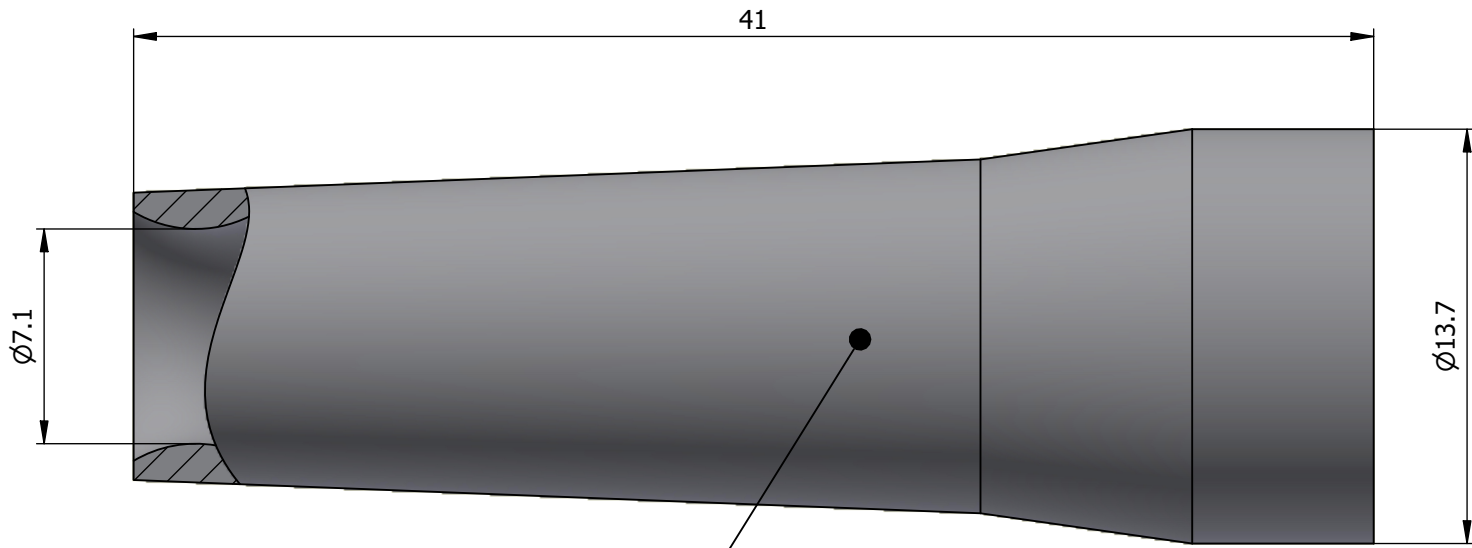

All dimensions are in millimeters (mm)

Color defined in the datasheet

All additional information are documented on the datasheet (See below link or QR Code)
www.lemo.com/pdf/GMA.2B.071.RG.pdf

<p>Datasheet</p> 	<p>Bend relief (Silicone), for cable</p> <p>Ø7.1min.-Ø7.9max.</p> <p>Series 2B</p>		<p>Drawn 13.03.2008 OVU/RMO</p>
	<p>LEMOS SA Chemin des Champs-Courbes 28 1024 Ecublens - SWITZERLAND</p>		<p>Checked 20.09.2024 OBAR</p>
	<p>Tel. (+41) 21 695 16 00 email : info@lemo.com www.lemo.com</p>		<p>Modified 02 20.09.2024/MARI</p>
	<p> LEMO</p>		<p>DO NOT SCALE DRAWING</p>
<p>CD</p>		<p>GMA.2B.071.RG</p>	