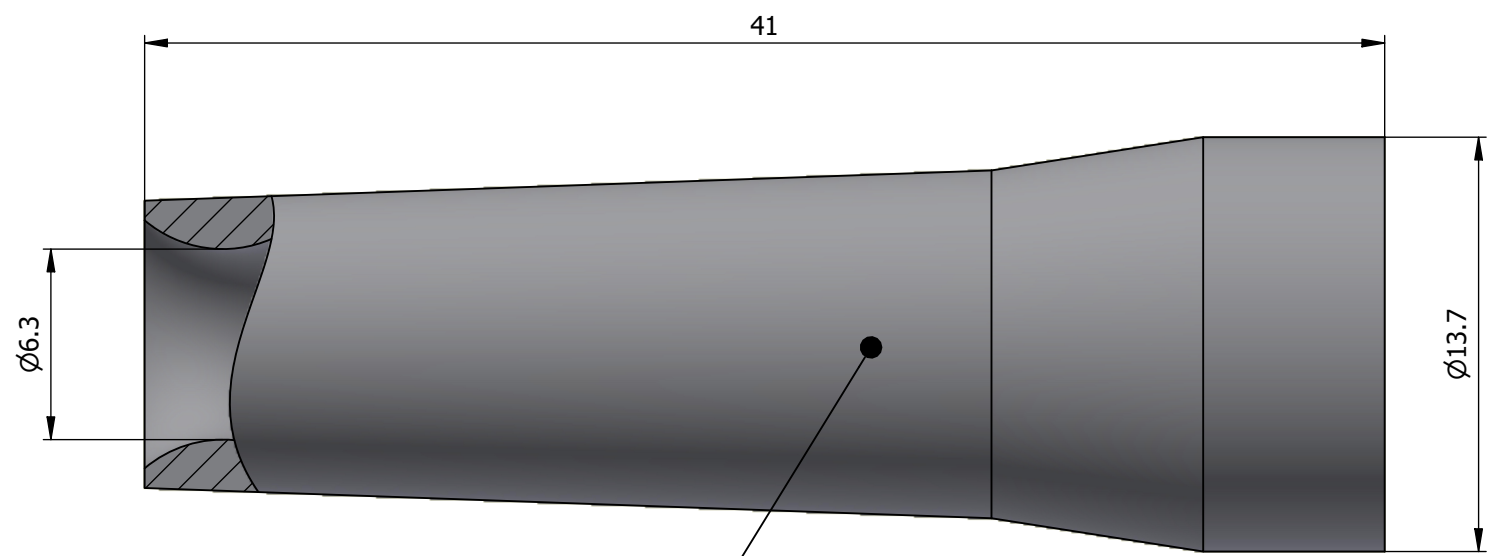

All dimensions are in millimeters (mm)

Color defined in the datasheet

All additional information are documented on the datasheet (See below link or QR Code)
www.lemo.com/pdf/GMA.2B.063.RV.pdf

<p>Datasheet</p> 	<p>Bend relief (Silicone), for cable</p> <p>Ø6.3min.-Ø7.0max.</p> <p>Series 2B</p>		<p>Drawn 09.04.2008 OVU/RMO</p>
	<p>LEMO SA Chemin des Champs-Courbes 28 1024 Ecublens - SWITZERLAND</p>		<p>Checked 20.09.2024 OBAR</p>
	<p>Tel. (+41) 21 695 16 00 email : info@lemo.com www.lemo.com</p>		<p>Modified 01 20.09.2024/MARI</p>
	<p> LEMO</p>		<p>DO NOT SCALE DRAWING</p>
<p>CD</p>		<p>GMA.2B.063.RV</p>	