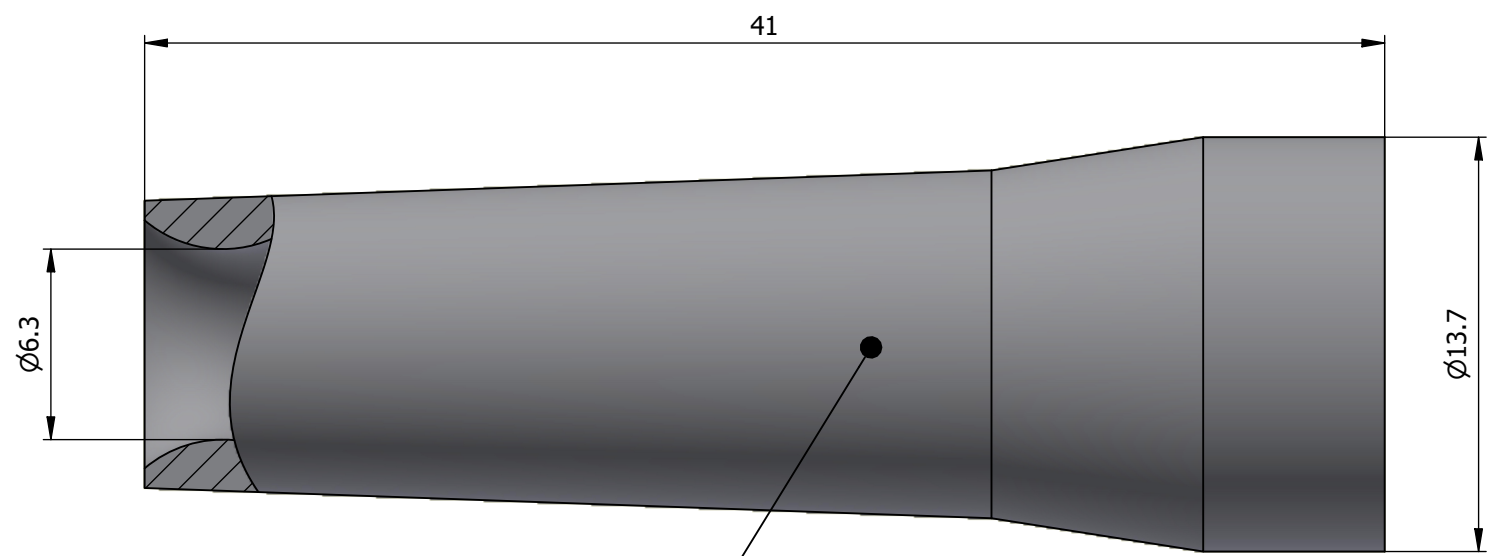

All dimensions are in millimeters (mm)

Color defined in the datasheet

All additional information are documented on the datasheet (See below link or QR Code)
www.lemo.com/pdf/GMA.2B.063.RB.pdf

<p>Datasheet</p> 	<p>Bend relief (Silicone), for cable</p> <p>Ø6.3min.-Ø7.0max.</p> <p>Series 2B</p>		<p>Drawn 09.04.2008 OVU/RMO</p>
	<p>LEMO SA Chemin des Champs-Courbes 28 1024 Ecublens - SWITZERLAND</p>		<p>Checked 20.09.2024 OBAR</p>
	<p>Tel. (+41) 21 695 16 00 email : info@lemo.com www.lemo.com</p>		<p>Modified 01 20.09.2024/MARI</p>
	<p> LEMO</p>		<p>DO NOT SCALE DRAWING</p>
<p>CD</p>		<p>GMA.2B.063.RB</p>	