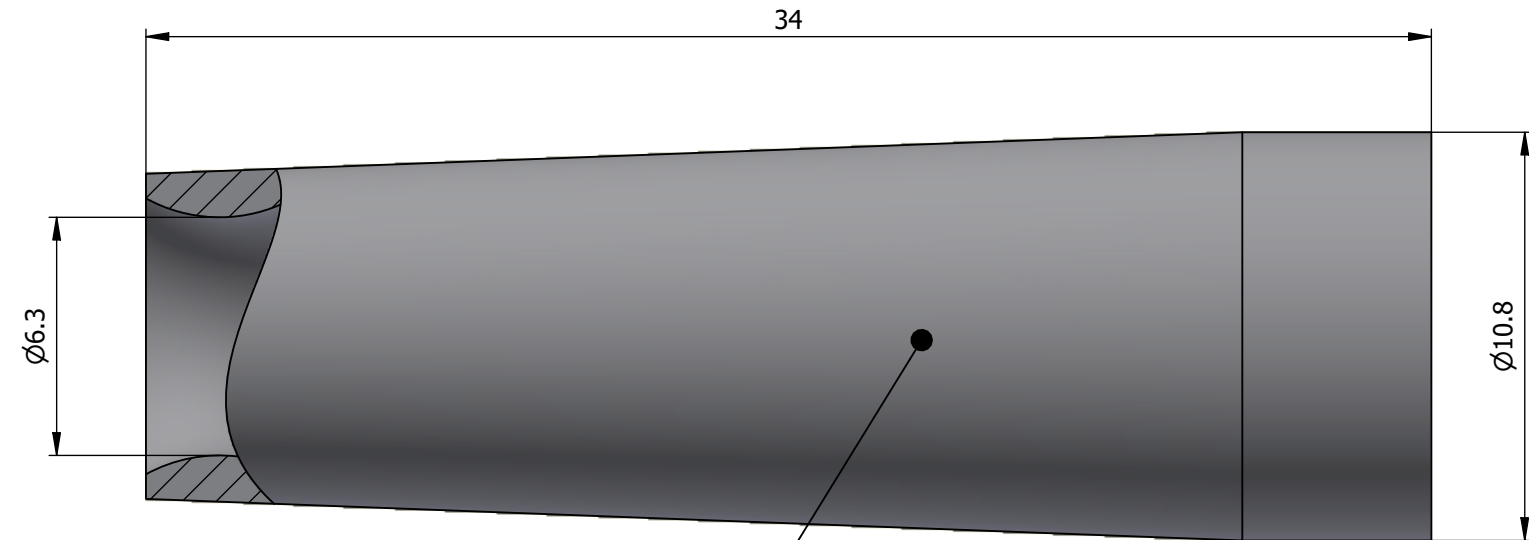

All dimensions are in millimeters (mm)

Color defined in the datasheet

All additional information are documented on the datasheet (See below link or QR Code)
www.lemo.com/pdf/GMA.1B.063.RA.pdf

<p>Datasheet</p> 	<p>Bend relief (Silicone), for cable</p> <p>Ø6.3min.-Ø7.0max.</p> <p>Series 1B</p>		<p>Drawn 27.05.2008 OVU/RMO</p>
	<p>LEMOS SA Chemin des Champs-Courbes 28 1024 Ecublens - SWITZERLAND</p>		<p>Checked 20.09.2024 OBAR</p>
	<p>Tel. (+41) 21 695 16 00 email : info@lemo.com www.lemo.com</p>		<p>Modified 02 20.09.2024/MARI</p>
	<p> LEMO</p>		<p>DO NOT SCALE DRAWING</p>
<p>CD</p>		<p>GMA.1B.063.RA</p>	