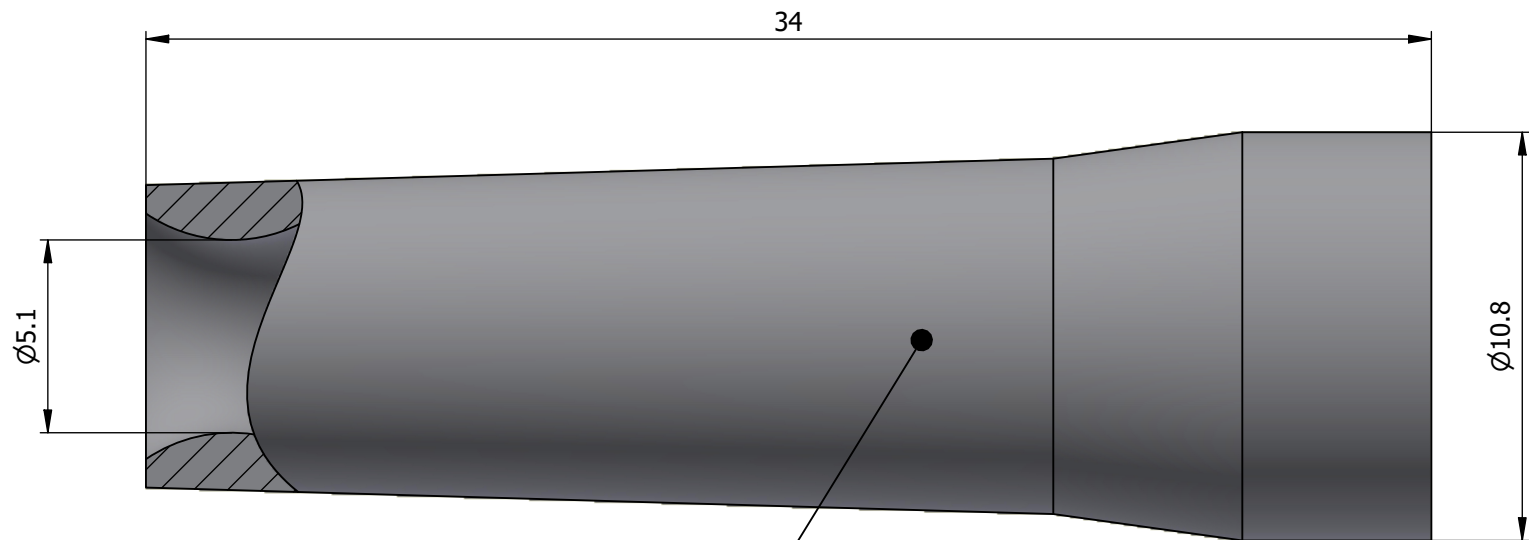

All dimensions are in millimeters (mm)

Color defined in the datasheet

All additional information are documented on the datasheet (See below link or QR Code)
www.lemo.com/pdf/GMA.1B.051.RN.pdf

<p>Datasheet</p> 	<p>Bend relief (Silicone), for cable</p> <p>Ø5.1min.-Ø5.6max.</p> <p>Series 1B</p>		<p>Drawn 13.03.2008 OVU/RMO</p>
	<p>LEMOS SA Chemin des Champs-Courbes 28 1024 Ecublens - SWITZERLAND</p>		<p>Checked 20.09.2024 OBAR</p>
	<p>Tel. (+41) 21 695 16 00 email : info@lemo.com www.lemo.com</p>		<p>Modified 02 20.09.2024/MARI</p>
	<p> LEMO</p>		<p>DO NOT SCALE DRAWING</p>
<p>CD</p>		<p>GMA.1B.051.RN</p>	