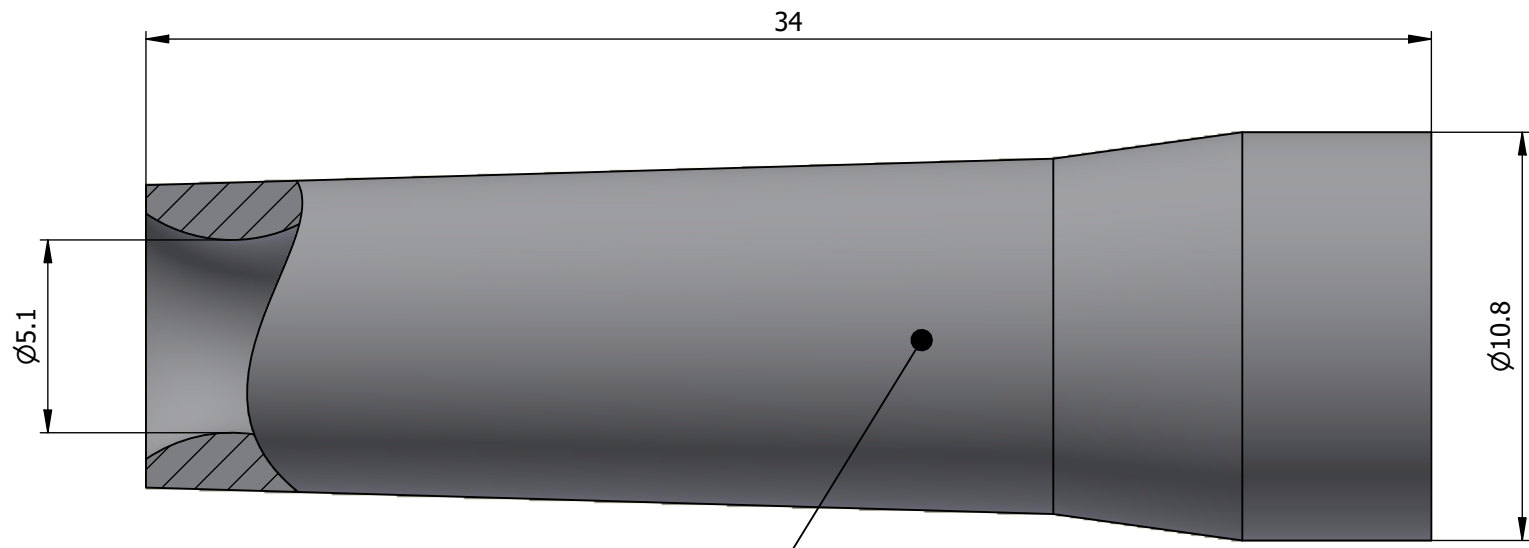

All dimensions are in millimeters (mm)

Color defined in the datasheet

All additional information are documented on the datasheet (See below link or QR Code)
www.lemo.com/pdf/GMA.1B.051.RG.pdf

<p>Datasheet</p> 	<p>Bend relief (Silicone), for cable</p> <p>Ø5.1min.-Ø5.6max.</p> <p>Series 1B</p>		<p>Drawn 13.03.2008 OVU/RMO</p>
	<p>LEMOS SA Chemin des Champs-Courbes 28 1024 Ecublens - SWITZERLAND</p>		<p>Checked 20.09.2024 OBAR</p>
	<p>Tel. (+41) 21 695 16 00 email : info@lemo.com www.lemo.com</p>		<p>Modified 02 20.09.2024/MARI</p>
	<p> LEMO</p>		<p>DO NOT SCALE DRAWING</p>
<p>CD</p>		<p>GMA.1B.051.RG</p>	