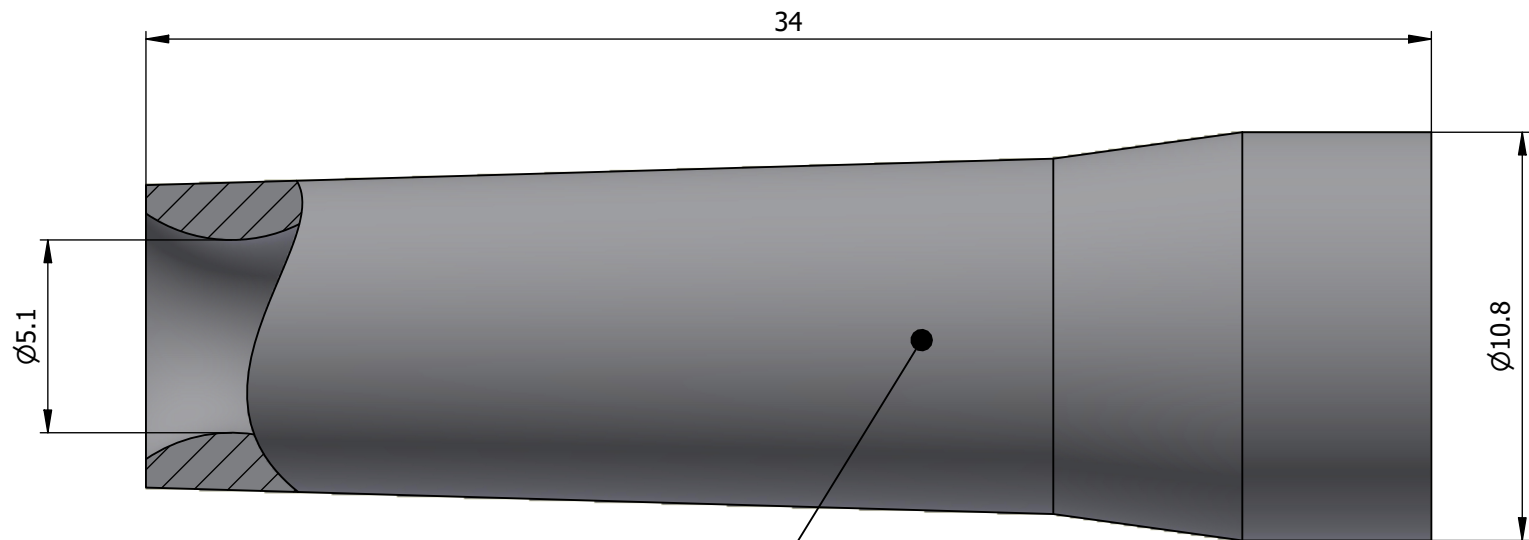

All dimensions are in millimeters (mm)

Color defined in the datasheet

All additional information are documented on the datasheet (See below link or QR Code)
www.lemo.com/pdf/GMA.1B.051.RB.pdf

<p>Datasheet</p> 	<p>Bend relief (Silicone), for cable</p> <p>Ø5.1min.-Ø5.6max.</p> <p>Series 1B</p>		<p>Drawn 13.03.2008 OVU/RMO</p>
	<p>LEMOS SA Chemin des Champs-Courbes 28 1024 Ecublens - SWITZERLAND</p>		<p>Checked 20.09.2024 OBAR</p>
	<p>Tel. (+41) 21 695 16 00 email : info@lemo.com www.lemo.com</p>		<p>Modified 02 20.09.2024/MARI</p>
	<p> LEMO</p>		<p>DO NOT SCALE DRAWING</p>
<p>CD</p>		<p>GMA.1B.051.RB</p>	