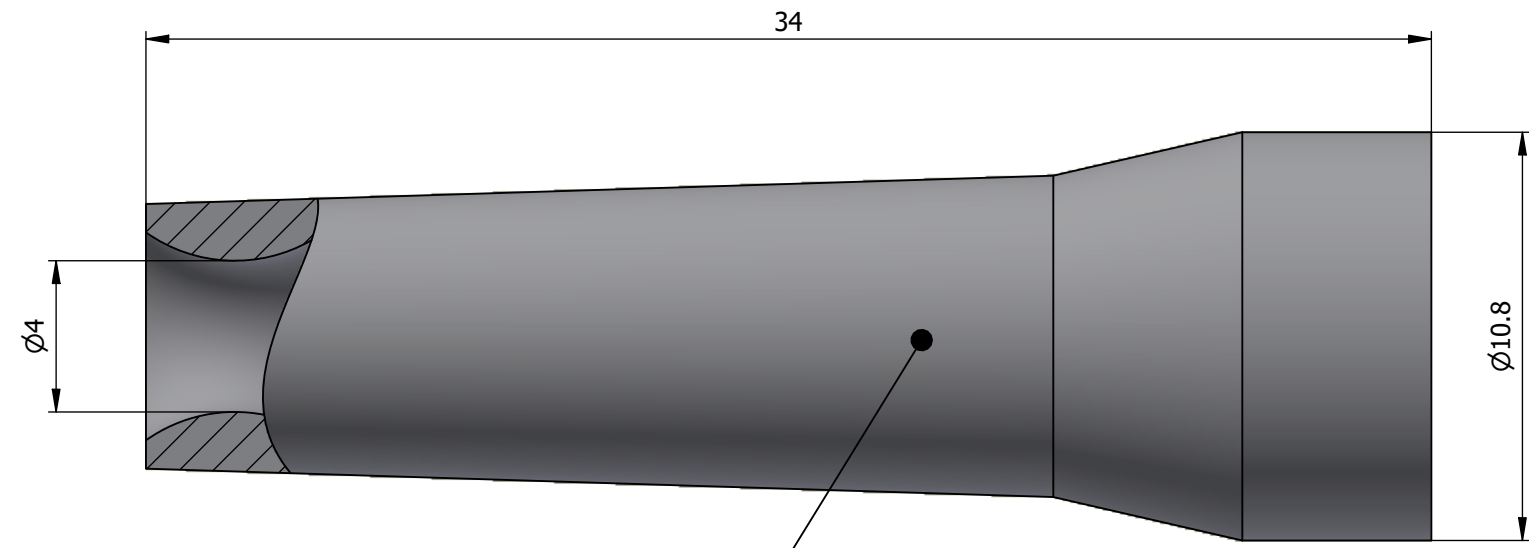

All dimensions are in millimeters (mm)

Color defined in the datasheet

All additional information are documented on the datasheet (See below link or QR Code)  
[www.lemo.com/pdf/GMA.1B.040.RR.pdf](http://www.lemo.com/pdf/GMA.1B.040.RR.pdf)

<p>Datasheet</p> 	<p><b>Bend relief (Silicone), for cable</b></p> <p><b>Ø4.0min.-Ø4.4max.</b></p> <p>Series 1B</p>		<p>Drawn 28.05.2008 OVU/RMO</p>
	<p>LEMO SA          Chemin des Champs-Courbes 28          1024 Ecublens - SWITZERLAND</p>		<p>Checked 20.09.2024 OBAR</p>
	<p>Tel. (+41) 21 695 16 00          email : info@lemo.com          www.lemo.com</p>		<p>Modified 02 20.09.2024/MARI</p>
	<p> <b>LEMO</b></p>		<p>DO NOT SCALE DRAWING</p>
<p>CD</p>		<p><b>GMA.1B.040.RR</b></p>	