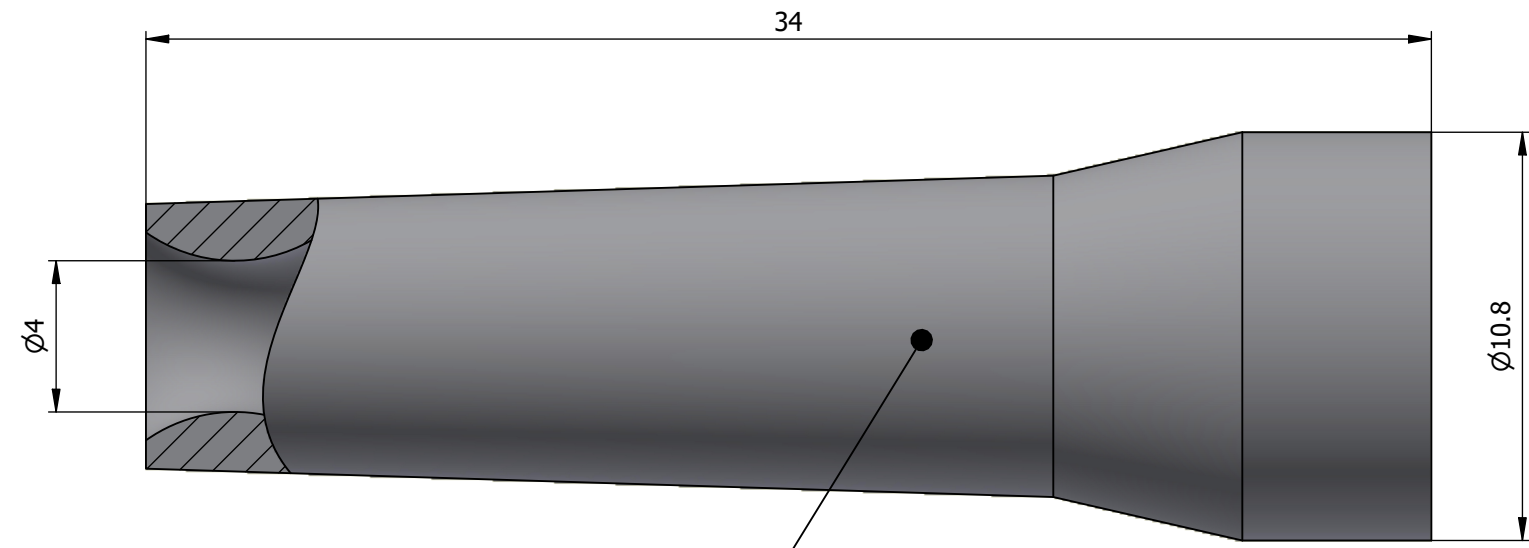

All dimensions are in millimeters (mm)

Color defined in the datasheet

All additional information are documented on the datasheet (See below link or QR Code)
www.lemo.com/pdf/GMA.1B.040.RN.pdf

<p>Datasheet</p> 	<p>Bend relief (Silicone), for cable</p> <p>Ø4.0min.-Ø4.4max.</p> <p>Series 1B</p>		<p>Drawn 28.05.2008 OVU/RMO</p>
	<p>LEMO SA Chemin des Champs-Courbes 28 1024 Ecublens - SWITZERLAND</p>		<p>Checked 20.09.2024 OBAR</p>
	<p>Tel. (+41) 21 695 16 00 email : info@lemo.com www.lemo.com</p>		<p>Modified 02 20.09.2024/MARI</p>
	<p> LEMO</p>		<p>DO NOT SCALE DRAWING</p>
<p>CD</p>		<p>GMA.1B.040.RN</p>	