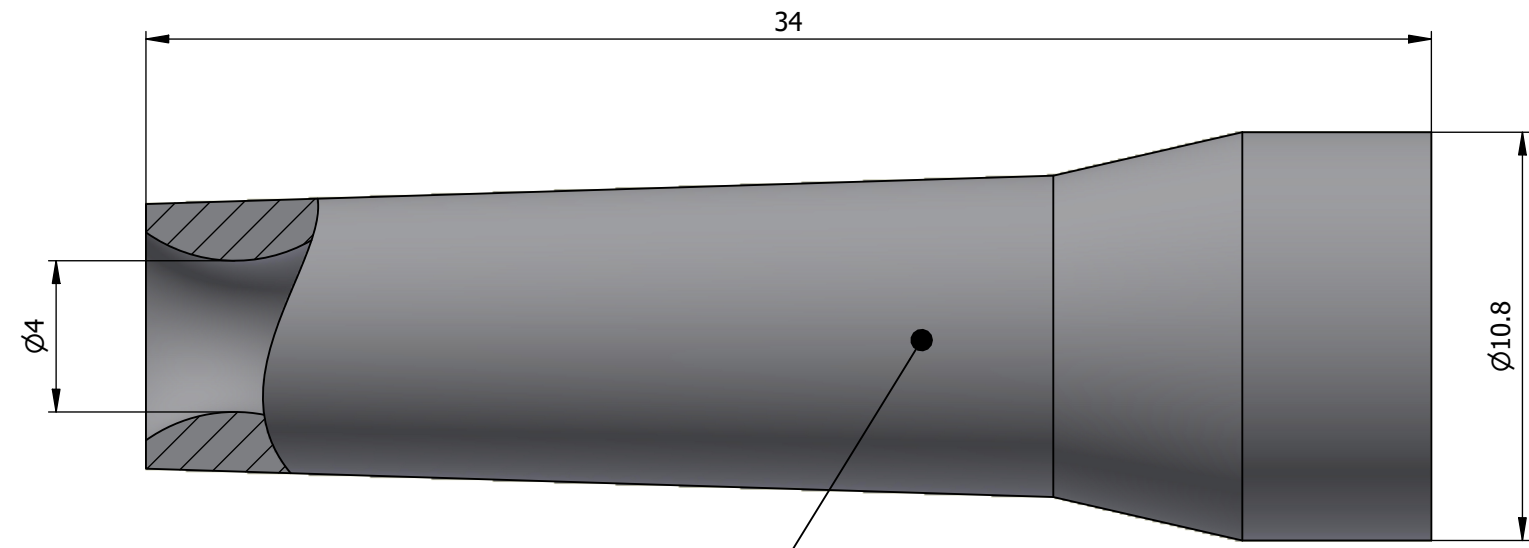

All dimensions are in millimeters (mm)

Color defined in the datasheet

All additional information are documented on the datasheet (See below link or QR Code)
www.lemo.com/pdf/GMA.1B.040.RM.pdf

| | | | |
|--|---|-----------------------------|------------------------------------|
| <p>Datasheet</p>  | <p>Bend relief (Silicone), for cable</p> <p>Ø4.0min.-Ø4.4max.</p> <p>Series 1B</p> | | <p>Drawn 28.05.2008 OVU/RMO</p> |
| | <p>LEMOS SA Chemin des Champs-Courbes 28 1024 Ecublens - SWITZERLAND</p> | | <p>Checked 20.09.2024 OBAR</p> |
| | <p>Tel. (+41) 21 695 16 00 email : info@lemo.com www.lemo.com</p> | | <p>Modified 02 20.09.2024/MARI</p> |
| | <p> LEMO</p> | | <p>DO NOT SCALE DRAWING</p> |
| <p>CD</p> | | <p>GMA.1B.040.RM</p> | |