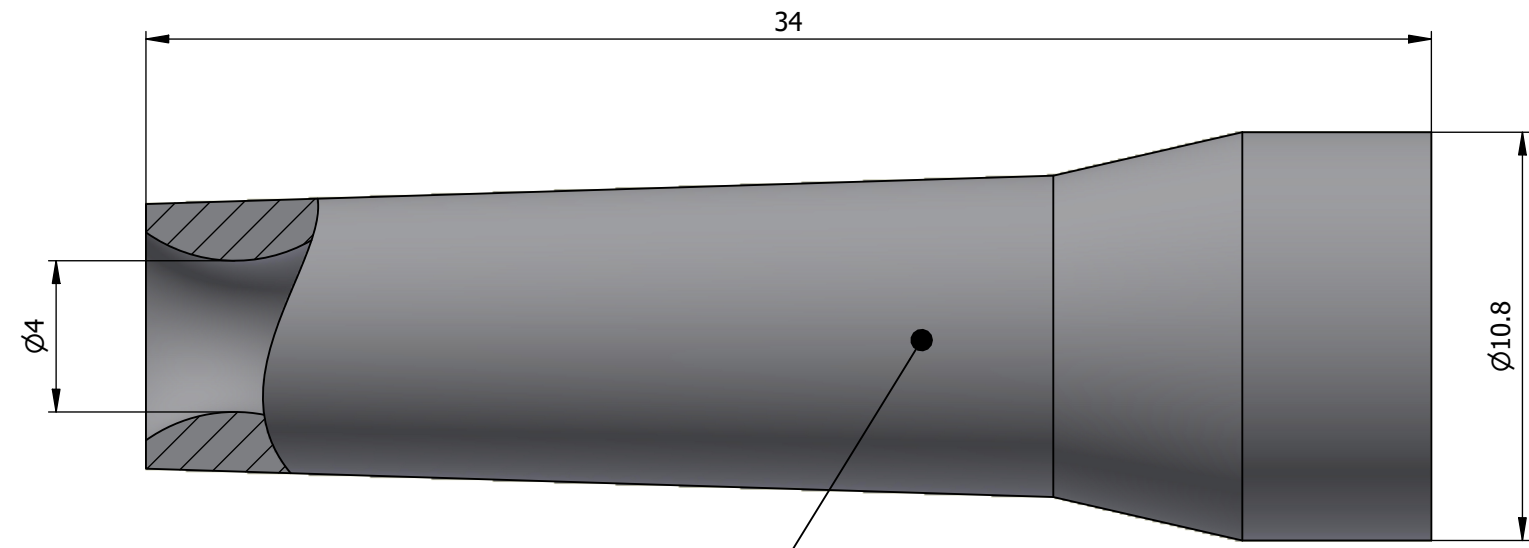

All dimensions are in millimeters (mm)

Color defined in the datasheet

All additional information are documented on the datasheet (See below link or QR Code)  
[www.lemo.com/pdf/GMA.1B.040.RG.pdf](http://www.lemo.com/pdf/GMA.1B.040.RG.pdf)

Datasheet

**Bend relief (Silicone), for cable**

**Ø4.0min.-Ø4.4max.**

Series 1B

Drawn	28.05.2008	OVU/RMO
Checked	20.09.2024	OBAR
Modified	02	20.09.2024/MARI
DO NOT SCALE DRAWING		

LEMO SA  
 Chemin des Champs-Courbes 28  
 1024 Ecublens - SWITZERLAND