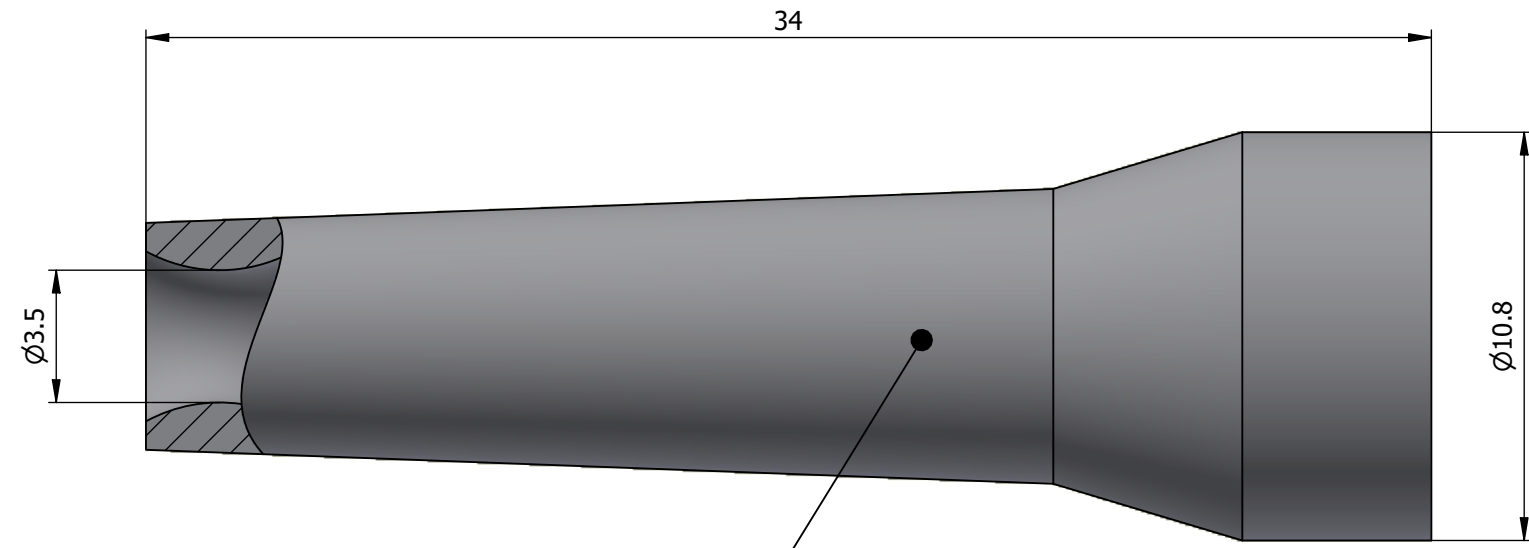

All dimensions are in millimeters (mm)

Color defined in the datasheet

All additional information are documented on the datasheet (See below link or QR Code)
www.lemo.com/pdf/GMA.1B.035.RV.pdf

| | | | |
|--|---|--|------------------------------------|
| <p>Datasheet</p>  | <p>Bend relief (Silicone), for cable</p> <p>Ø3.5min.-Ø3.9max.</p> <p>Series 1B</p> | | <p>Drawn 13.12.2006 OVU/RMO</p> |
| | <p>LEMOS logo</p> <p>LEMO SA Chemin des Champs-Courbes 28 1024 Ecublens - SWITZERLAND</p> | | <p>Checked 20.09.2024 OBAR</p> |
| | <p>Tel. (+41) 21 695 16 00 email : info@lemo.com www.lemo.com</p> | | <p>Modified 01 20.09.2024/MARI</p> |
| | <p>CD</p> | | <p>DO NOT SCALE DRAWING</p> |
| <p>GMA.1B.035.RV</p> | | | |