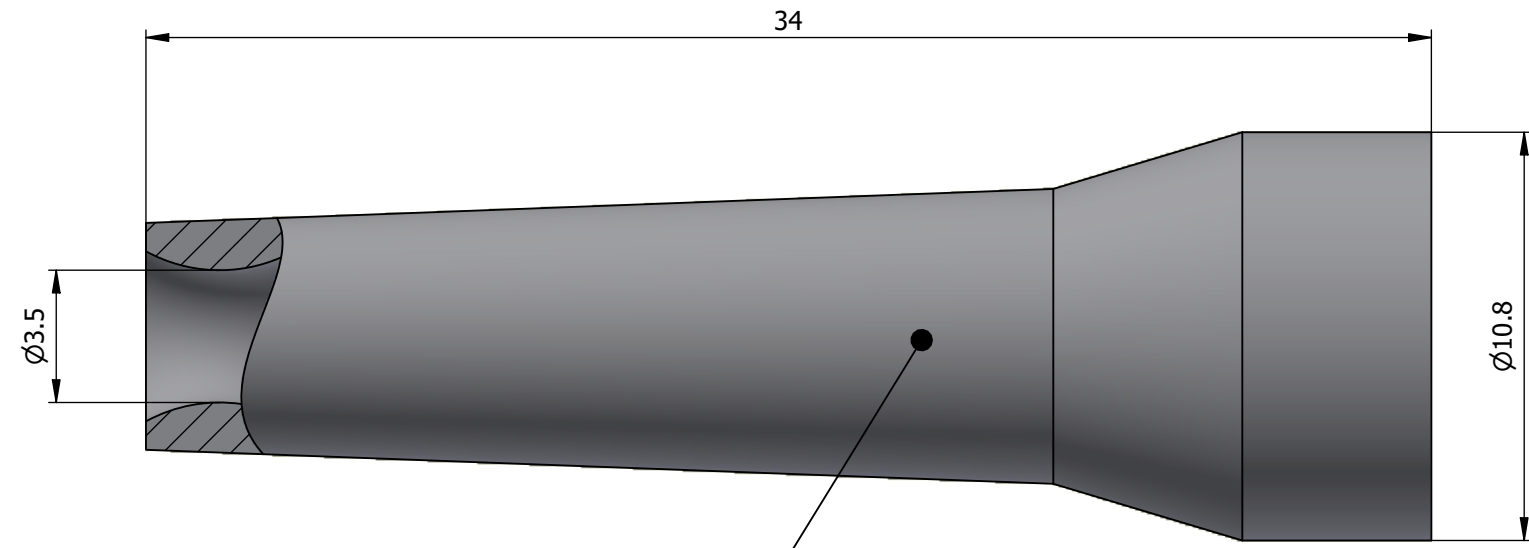

All dimensions are in millimeters (mm)

Color defined in the datasheet

All additional information are documented on the datasheet (See below link or QR Code)  
[www.lemo.com/pdf/GMA.1B.035.RS.pdf](http://www.lemo.com/pdf/GMA.1B.035.RS.pdf)

<p>Datasheet</p> 	<p><b>Bend relief (Silicone), for cable</b></p> <p><b>Ø3.5min.-Ø3.9max.</b></p> <p>Series 1B</p>		<p>Drawn 13.12.2006 OVU/RMO</p>
	<p>LEMOS SA          Chemin des Champs-Courbes 28          1024 Ecublens - SWITZERLAND</p>		<p>Checked 20.09.2024 OBAR</p>
	<p>Tel. (+41) 21 695 16 00          email : info@lemo.com          www.lemo.com</p>		<p>Modified 01 20.09.2024/MARI</p>
	<p> <b>LEMO</b></p>		<p>DO NOT SCALE DRAWING</p>
<p>CD</p>		<p><b>GMA.1B.035.RS</b></p>	