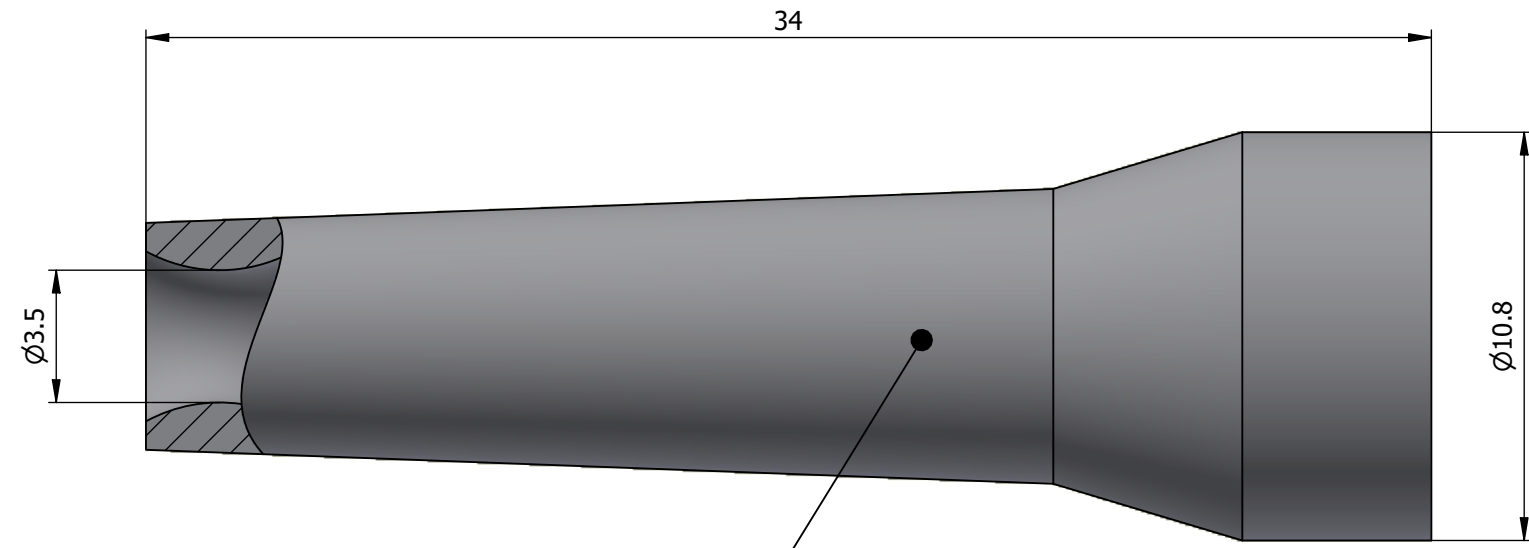

All dimensions are in millimeters (mm)

Color defined in the datasheet

All additional information are documented on the datasheet (See below link or QR Code)
www.lemo.com/pdf/GMA.1B.035.RN.pdf

<p>Datasheet</p> 	<p>Bend relief (Silicone), for cable</p> <p>Ø3.5min.-Ø3.9max.</p> <p>Series 1B</p>		<p>Drawn 13.12.2006 OVU/RMO</p>
	<p>LEMOS SA Chemin des Champs-Courbes 28 1024 Ecublens - SWITZERLAND</p>		<p>Checked 20.09.2024 OBAR</p>
	<p>Tel. (+41) 21 695 16 00 email : info@lemo.com www.lemo.com</p>		<p>Modified 01 20.09.2024/MARI</p>
	<p> LEMO</p>		<p>DO NOT SCALE DRAWING</p>
<p>CD</p>		<p>GMA.1B.035.RN</p>	