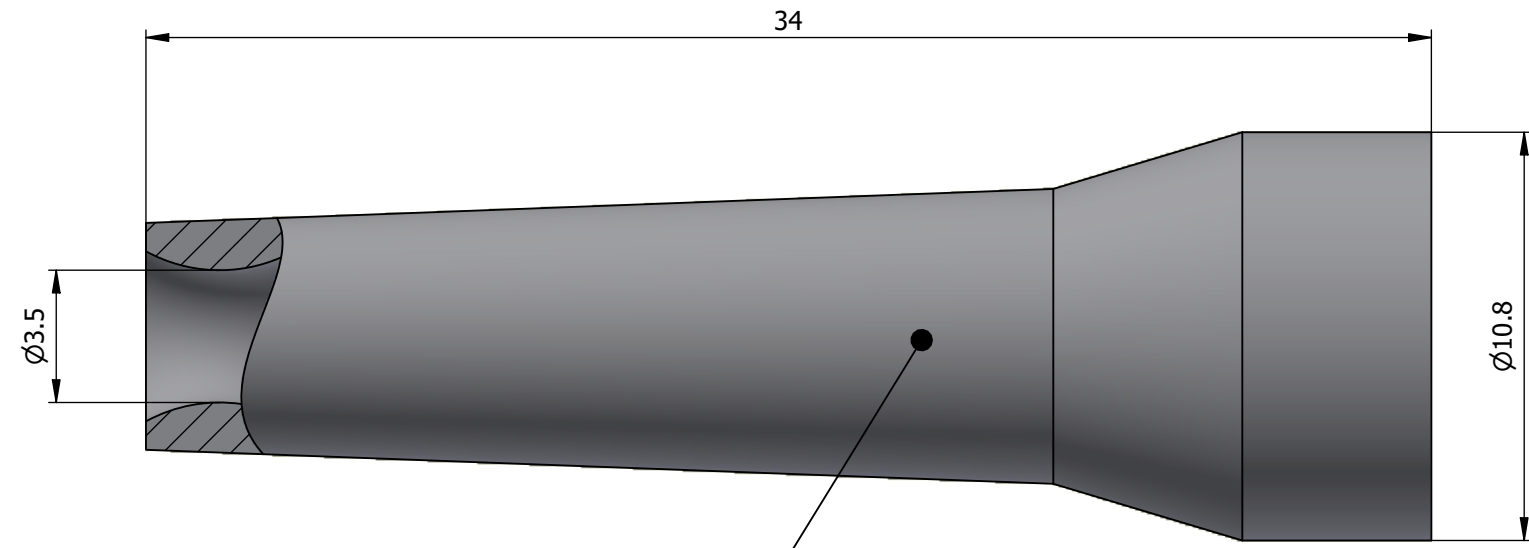

All dimensions are in millimeters (mm)

Color defined in the datasheet

All additional information are documented on the datasheet (See below link or QR Code)
www.lemo.com/pdf/GMA.1B.035.RJ.pdf

<p>Datasheet</p> 	<p>Bend relief (Silicone), for cable</p> <p>Ø3.5min.-Ø3.9max.</p> <p>Series 1B</p>		<p>Drawn 13.12.2006 OVU/RMO</p>
	<p>LEMOS SA Chemin des Champs-Courbes 28 1024 Ecublens - SWITZERLAND</p>		<p>Checked 20.09.2024 OBAR</p>
	<p>Tel. (+41) 21 695 16 00 email : info@lemo.com www.lemo.com</p>		<p>Modified 01 20.09.2024/MARI</p>
	<p> LEMO</p>		<p>DO NOT SCALE DRAWING</p>
<p>CD</p>		<p>GMA.1B.035.RJ</p>	