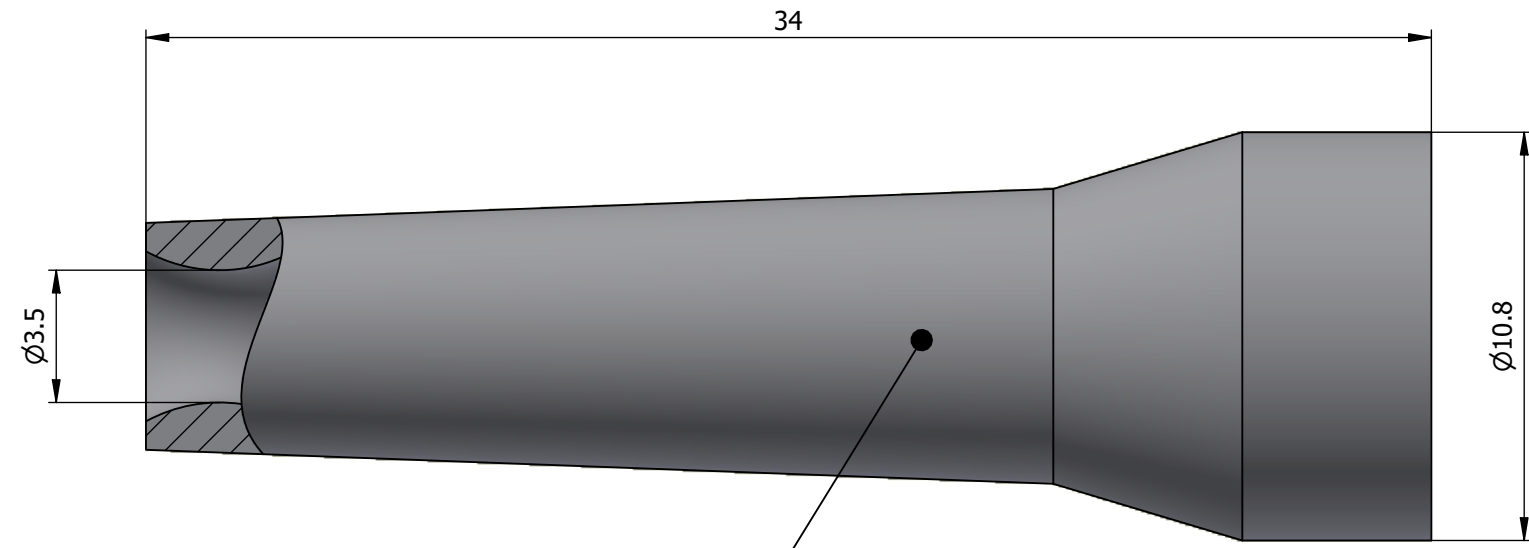

All dimensions are in millimeters (mm)

Color defined in the datasheet

All additional information are documented on the datasheet (See below link or QR Code)
www.lemo.com/pdf/GMA.1B.035.RB.pdf

| | | | |
|--|---|-----------------------------|------------------------------------|
| <p>Datasheet</p>  | <p>Bend relief (Silicone), for cable</p> <p>Ø3.5min.-Ø3.9max.</p> <p>Series 1B</p> | | <p>Drawn 13.12.2006 OVU/RMO</p> |
| | <p>LEMOS SA Chemin des Champs-Courbes 28 1024 Ecublens - SWITZERLAND</p> | | <p>Checked 20.09.2024 OBAR</p> |
| | <p>Tel. (+41) 21 695 16 00 email : info@lemo.com www.lemo.com</p> | | <p>Modified 01 20.09.2024/MARI</p> |
| | <p> LEMO</p> | | <p>DO NOT SCALE DRAWING</p> |
| <p>CD</p> | | <p>GMA.1B.035.RB</p> | |