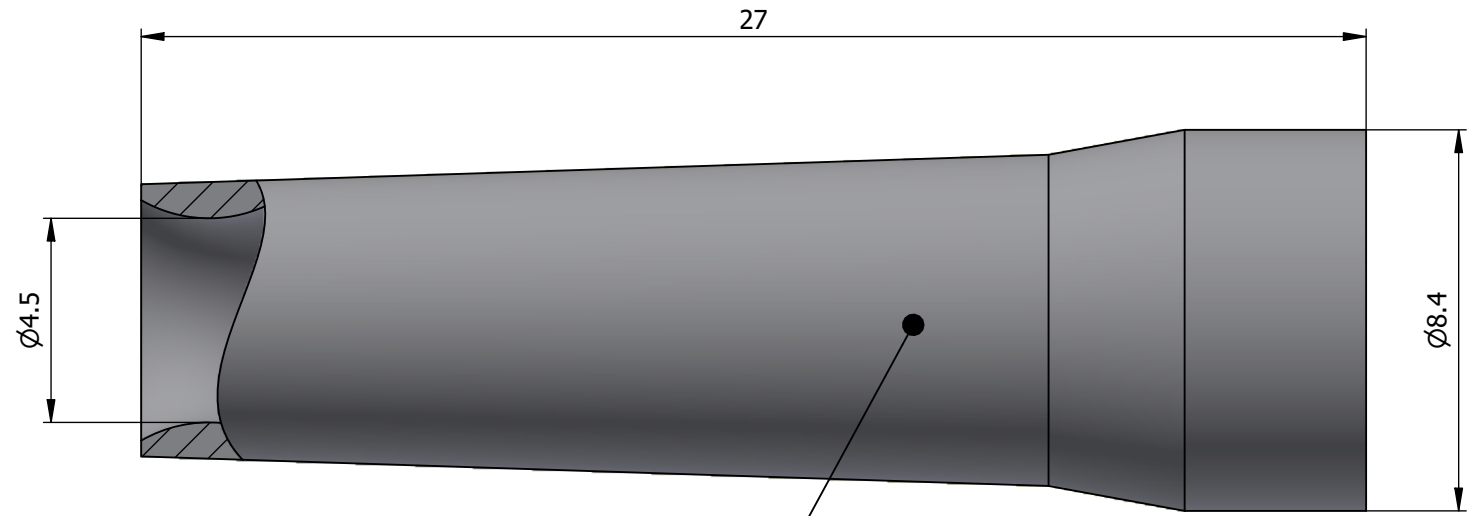

All dimensions are in millimeters (mm)

Color defined in the datasheet

All additional information are documented on the datasheet (See below link or QR Code)
www.lemo.com/pdf/GMA.0B.045.RG.pdf

<p>Datasheet</p> 	<p>Bend relief (Silicone), for cable</p> <p>Ø4.5min.-Ø5.2max.</p> <p>Series 0B</p>		<p>Drawn 16.06.2010 OVU/JPBA</p>
	<p>LEMOS SA Chemin des Champs-Courbes 28 1024 Ecublens - SWITZERLAND</p>		<p>Checked 20.09.2024 OBAR</p>
	<p>Tel. (+41) 21 695 16 00 email : info@lemo.com www.lemo.com</p>		<p>Modified 01 20.09.2024/MARI</p>
	<p> LEMO</p>		<p>DO NOT SCALE DRAWING</p>
<p>CD</p>		<p>GMA.0B.045.RG</p>	