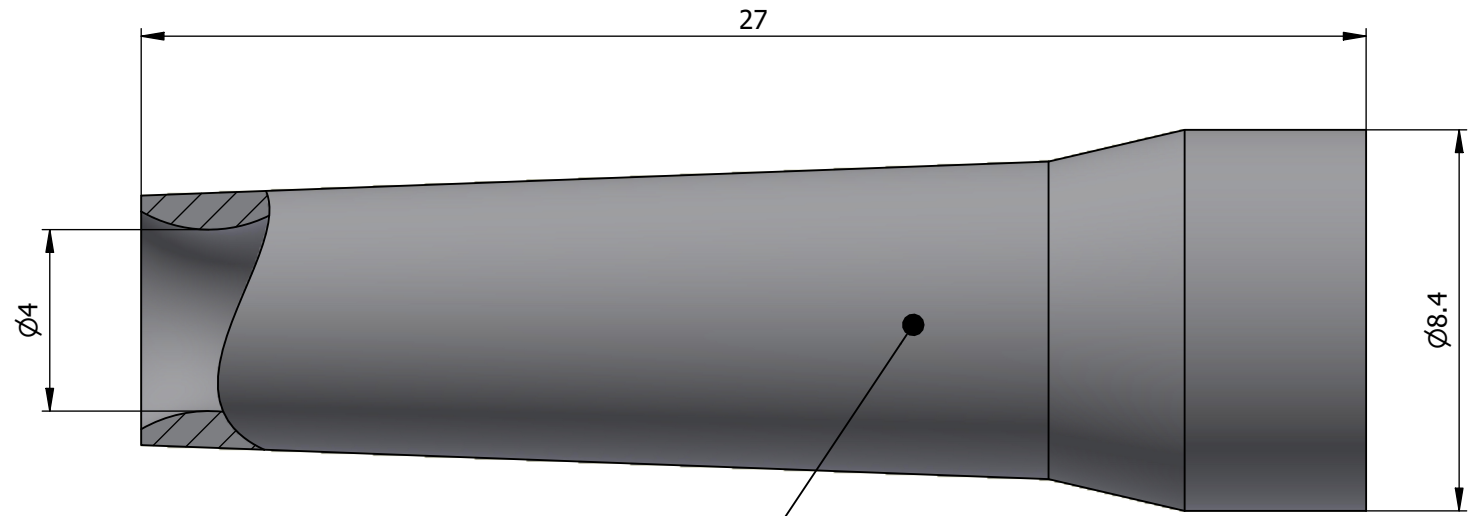

All dimensions are in millimeters (mm)

Color defined in the datasheet

All additional information are documented on the datasheet (See below link or QR Code)
www.lemo.com/pdf/GMA.0B.040.RS.pdf

<p>Datasheet</p> 	<p>Bend relief (Silicone), for cable</p> <p>Ø4.0min.-Ø4.4max.</p> <p>Series 0B</p>		<p>Drawn 28.05.2008 OVU/RMO</p>
	<p> LEMO SA Chemin des Champs-Courbes 28 1024 Ecublens - SWITZERLAND</p>		<p>Checked 20.09.2024 OBAR</p>
	<p>Tel. (+41) 21 695 16 00 email : info@lemo.com www.lemo.com</p>		<p>Modified 02 20.09.2024/MARI</p>
	<p>CD</p>		<p>DO NOT SCALE DRAWING</p>
<p>GMA.0B.040.RS</p>			