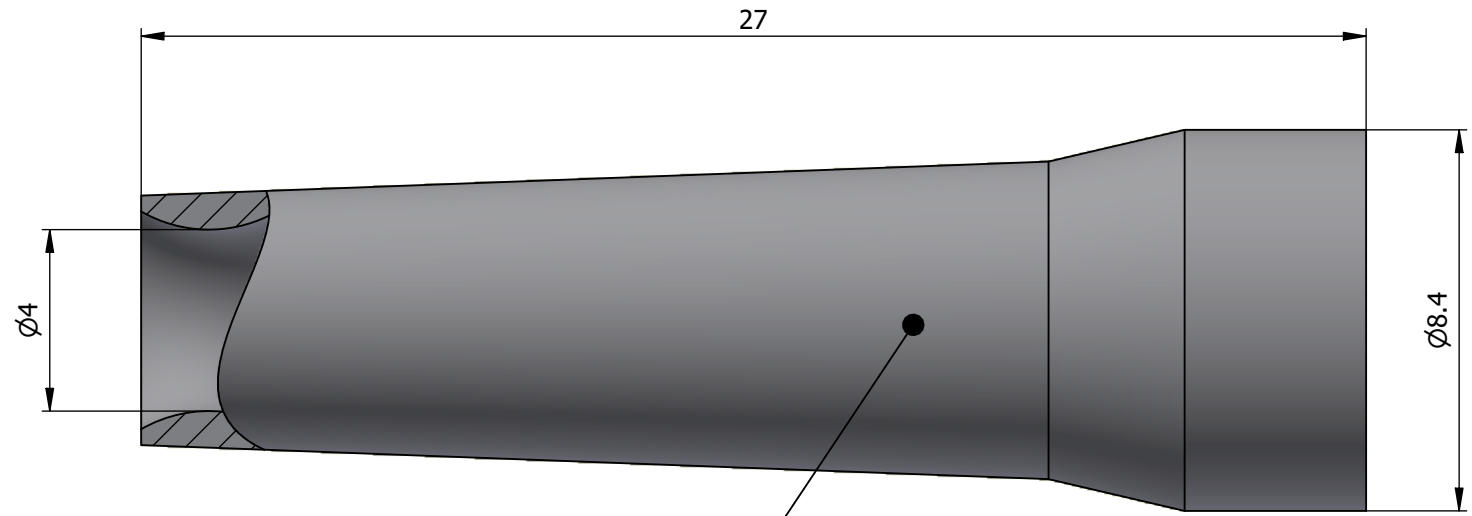

All dimensions are in millimeters (mm)

Color defined in the datasheet

All additional information are documented on the datasheet (See below link or QR Code)
www.lemo.com/pdf/GMA.0B.040.RR.pdf

<p>Datasheet</p> 	<p>Bend relief (Silicone), for cable</p> <p>Ø4.0min.-Ø4.4max.</p> <p>Series 0B</p>		<p>Drawn 28.05.2008 OVU/RMO</p>
	<p>LEMOS SA Chemin des Champs-Courbes 28 1024 Ecublens - SWITZERLAND</p>		<p>Checked 20.09.2024 OBAR</p>
	<p>Tel. (+41) 21 695 16 00 email : info@lemo.com www.lemo.com</p>		<p>Modified 02 20.09.2024/MARI</p>
	<p> LEMO</p>		<p>DO NOT SCALE DRAWING</p>
<p>CD</p>		<p>GMA.0B.040.RR</p>	