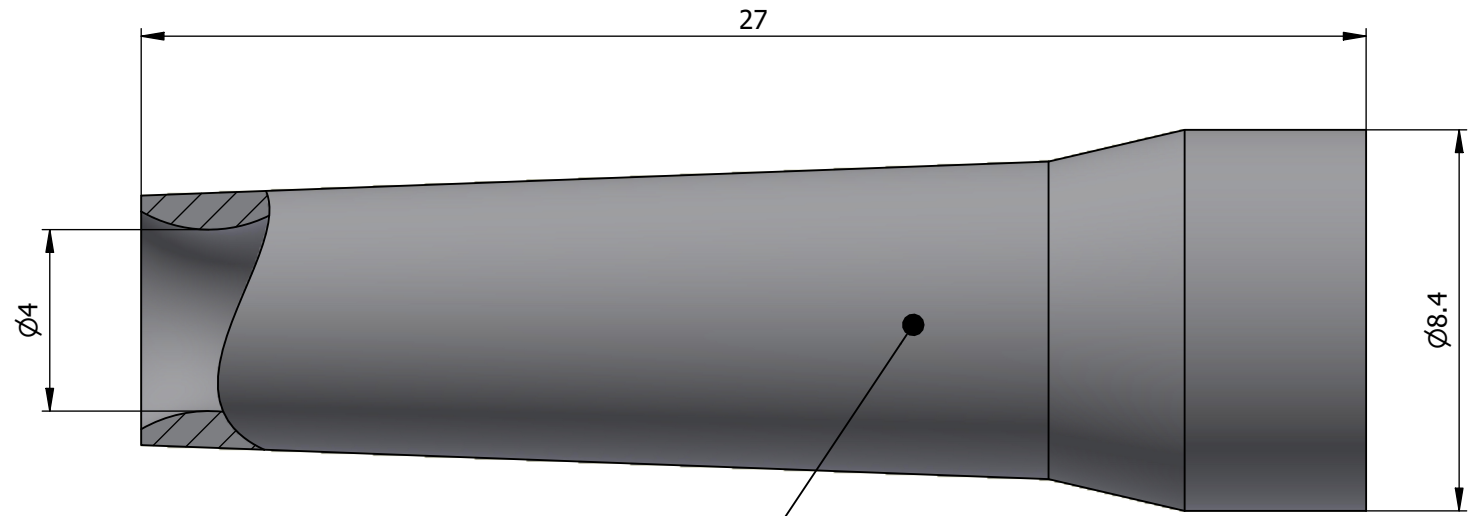

All dimensions are in millimeters (mm)

Color defined in the datasheet

All additional information are documented on the datasheet (See below link or QR Code)
www.lemo.com/pdf/GMA.0B.040.RM.pdf

<p>Datasheet</p> 	<p>Bend relief (Silicone), for cable</p> <p>Ø4.0min.-Ø4.4max.</p> <p>Series 0B</p>		<p>Drawn 28.05.2008 OVU/RMO</p>
	<p>LEMOS SA Chemin des Champs-Courbes 28 1024 Ecublens - SWITZERLAND</p>		<p>Checked 20.09.2024 OBAR</p>
	<p>Tel. (+41) 21 695 16 00 email : info@lemo.com www.lemo.com</p>		<p>Modified 02 20.09.2024/MARI</p>
	<p> LEMO</p>		<p>DO NOT SCALE DRAWING</p>
<p>CD</p>		<p>GMA.0B.040.RM</p>	