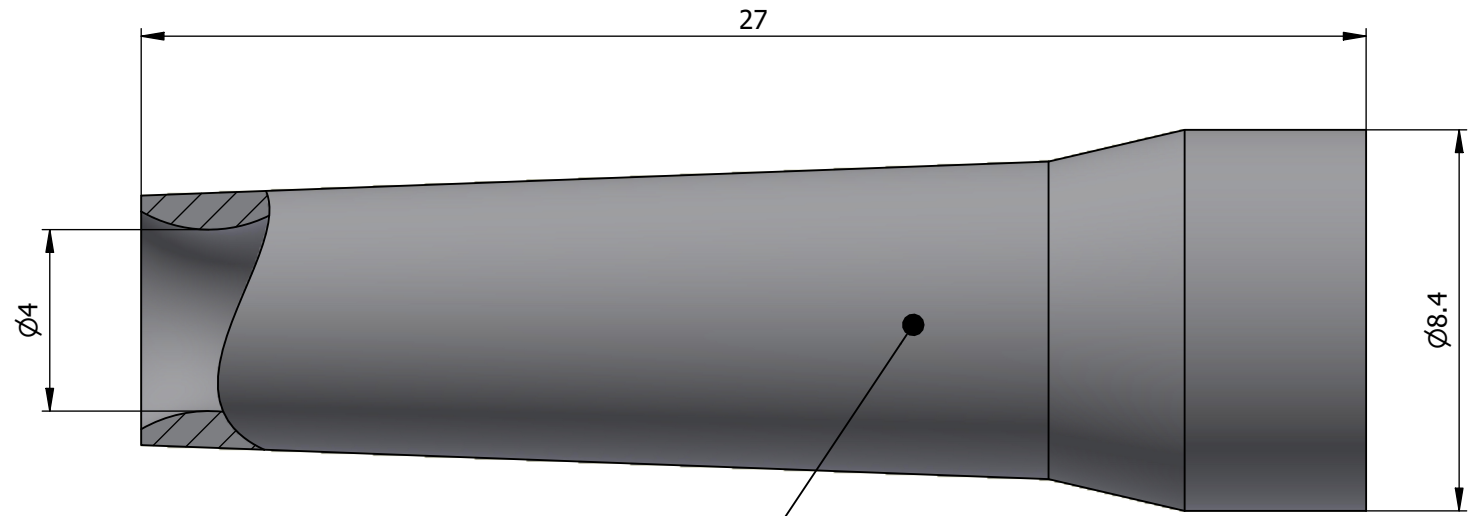

All dimensions are in millimeters (mm)

Color defined in the datasheet

All additional information are documented on the datasheet (See below link or QR Code)  
[www.lemo.com/pdf/GMA.0B.040.RG.pdf](http://www.lemo.com/pdf/GMA.0B.040.RG.pdf)

<p>Datasheet</p> 	<p><b>Bend relief (Silicone), for cable</b></p> <p><b>Ø4.0min.-Ø4.4max.</b></p> <p>Series 0B</p>		<p>Drawn 28.05.2008 OVU/RMO</p>
	<p> LEMO SA          Chemin des Champs-Courbes 28          1024 Ecublens - SWITZERLAND</p>		<p>Checked 20.09.2024 OBAR</p>
	<p>Tel. (+41) 21 695 16 00          email : info@lemo.com          www.lemo.com</p>		<p>Modified 02 20.09.2024/MARI</p>
	<p>CD</p>		<p>DO NOT SCALE DRAWING</p>
<p><b>GMA.0B.040.RG</b></p>			