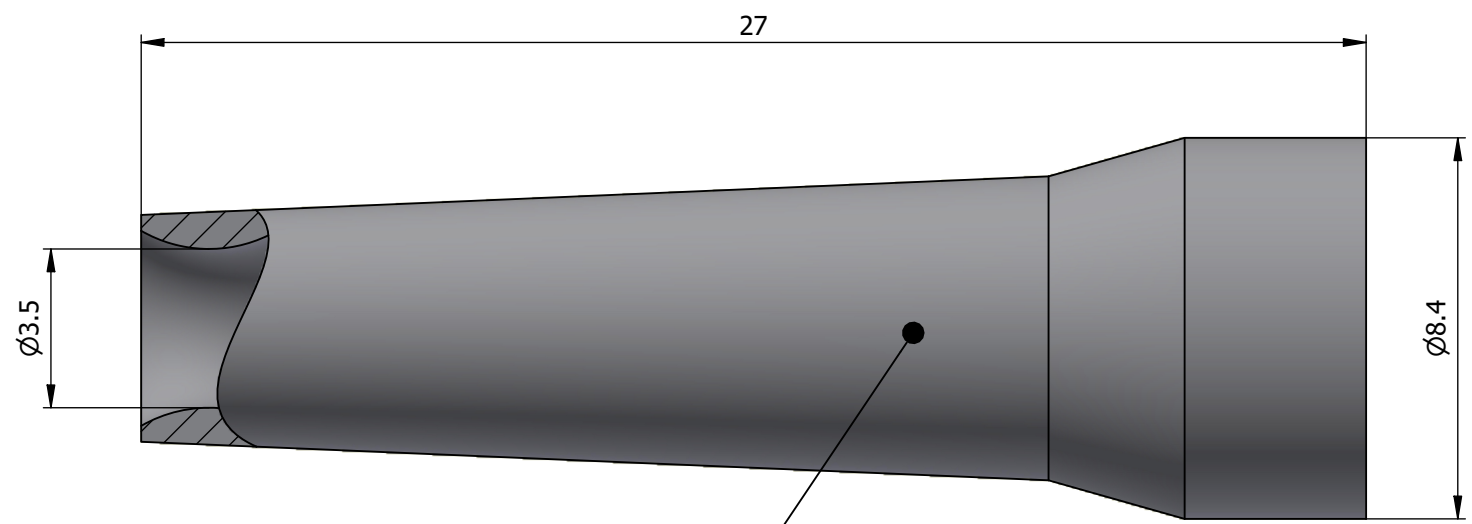

All dimensions are in millimeters (mm)

Color defined in the datasheet

All additional information are documented on the datasheet (See below link or QR Code)
www.lemo.com/pdf/GMA.0B.035.RS.pdf

<p>Datasheet</p> 	<p>Bend relief (Silicone), for cable</p> <p>Ø3.5min.-Ø3.9max.</p> <p>Series 0B</p>		<p>Drawn 13.03.2008 OVU/RMO</p>
	<p>LEMOS logo</p> <p>LEMO SA Chemin des Champs-Courbes 28 1024 Ecublens - SWITZERLAND</p>		<p>Checked 20.09.2024 OBAR</p>
	<p>Tel. (+41) 21 695 16 00 email : info@lemo.com www.lemo.com</p>		<p>Modified 01 20.09.2024/MARI</p>
	<p>CD</p>		<p>DO NOT SCALE DRAWING</p>
<p>GMA.0B.035.RS</p>			