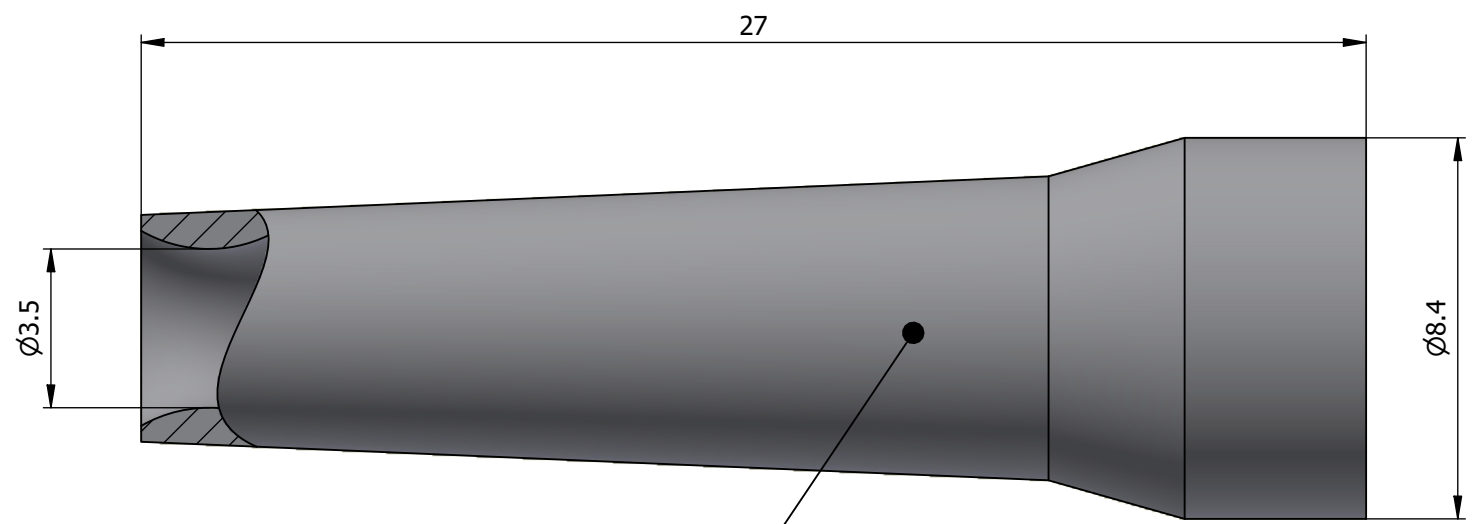

All dimensions are in millimeters (mm)

Color defined in the datasheet

All additional information are documented on the datasheet (See below link or QR Code)
www.lemo.com/pdf/GMA.0B.035.RG.pdf

<p>Datasheet</p> 	<p>Bend relief (Silicone), for cable</p> <p>Ø3.5min.-Ø3.9max.</p> <p>Series 0B</p>		<p>Drawn 13.03.2008 OVU/RMO</p>
	<p>LEMOS logo</p> <p>LEMO SA Chemin des Champs-Courbes 28 1024 Ecublens - SWITZERLAND</p>		<p>Checked 20.09.2024 OBAR</p>
	<p>Tel. (+41) 21 695 16 00 email : info@lemo.com www.lemo.com</p>		<p>Modified 01 20.09.2024/MARI</p>
	<p>CD</p>		<p>DO NOT SCALE DRAWING</p>
<p>GMA.0B.035.RG</p>			