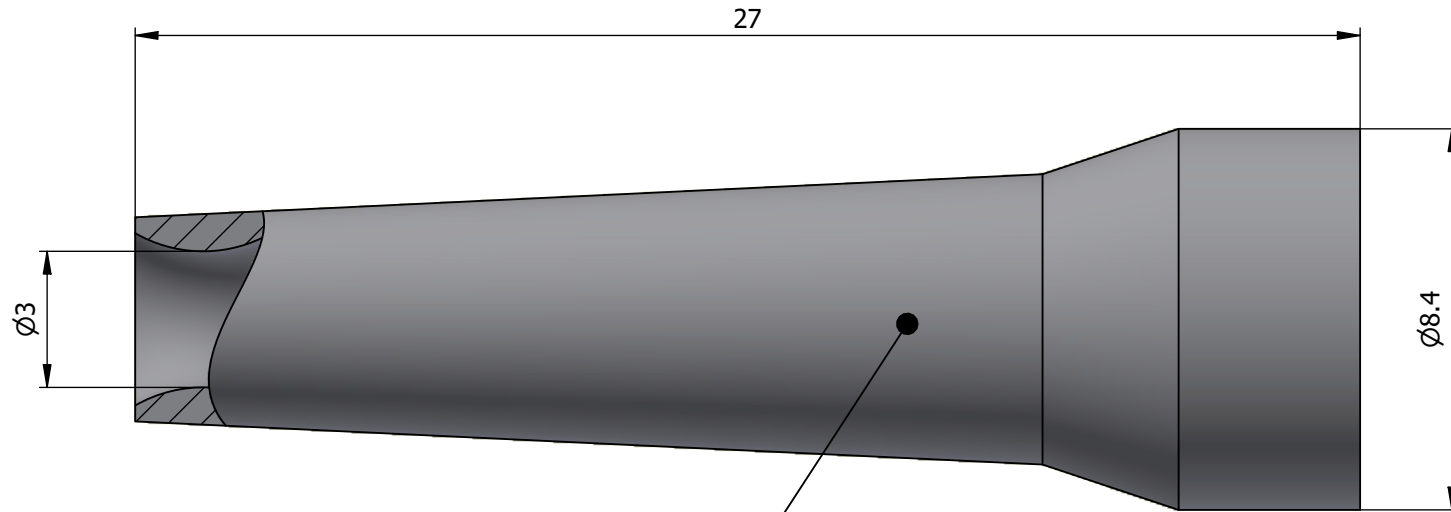

All dimensions are in millimeters (mm)

Color defined in the datasheet

All additional information are documented on the datasheet (See below link or QR Code)
www.lemo.com/pdf/GMA.0B.030.RV.pdf

Datasheet

Bend relief (Silicone), for cable

Ø3.0min.-Ø3.4max.

Series 0B

Drawn	21.04.2009	OVU/JPBA
Checked	20.09.2024	OBAR
Modified	01	20.09.2024/MARI
DO NOT SCALE DRAWING		

LEMO SA
 Chemin des Champs-Courbes 28
 1024 Ecublens - SWITZERLAND

Tel. (+41) 21 695 16 00
 email : info@lemo.com
 www.lemo.com