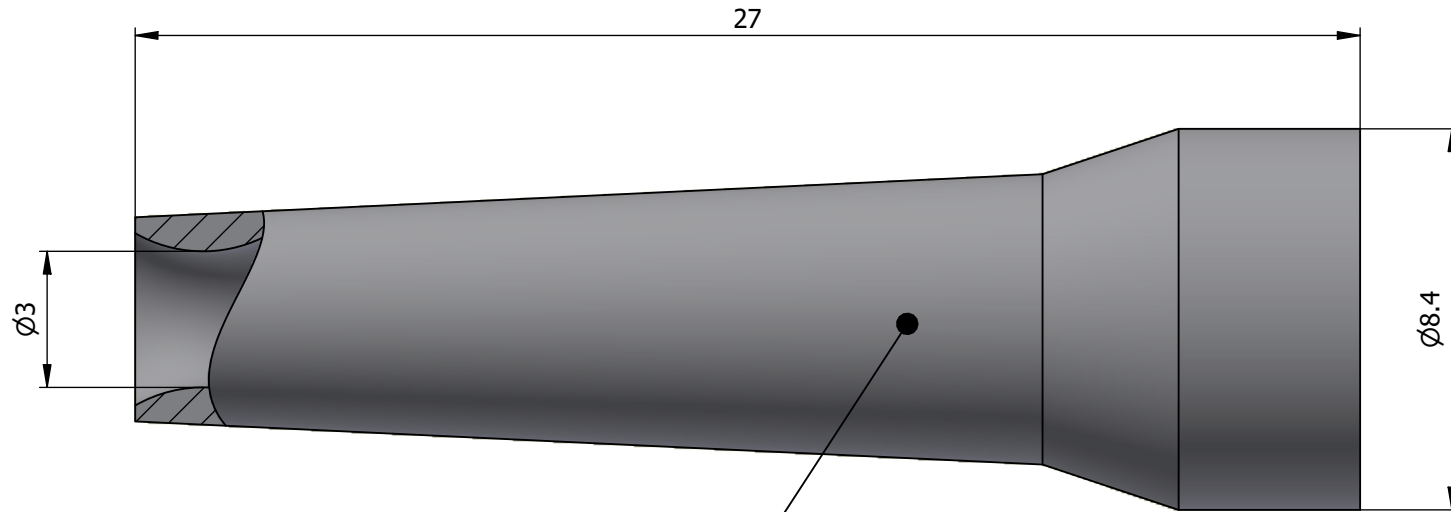

All dimensions are in millimeters (mm)

Color defined in the datasheet

All additional information are documented on the datasheet (See below link or QR Code)  
[www.lemo.com/pdf/GMA.0B.030.RM.pdf](http://www.lemo.com/pdf/GMA.0B.030.RM.pdf)

Datasheet

**Bend relief (Silicone), for cable**

**Ø3.0min.-Ø3.4max.**

Series 0B

Drawn	21.04.2009	OVU/JPBA
Checked	20.09.2024	OBAR
Modified	01	20.09.2024/MARI
DO NOT SCALE DRAWING		

LEMO SA  
 Chemin des Champs-Courbes 28  
 1024 Ecublens - SWITZERLAND