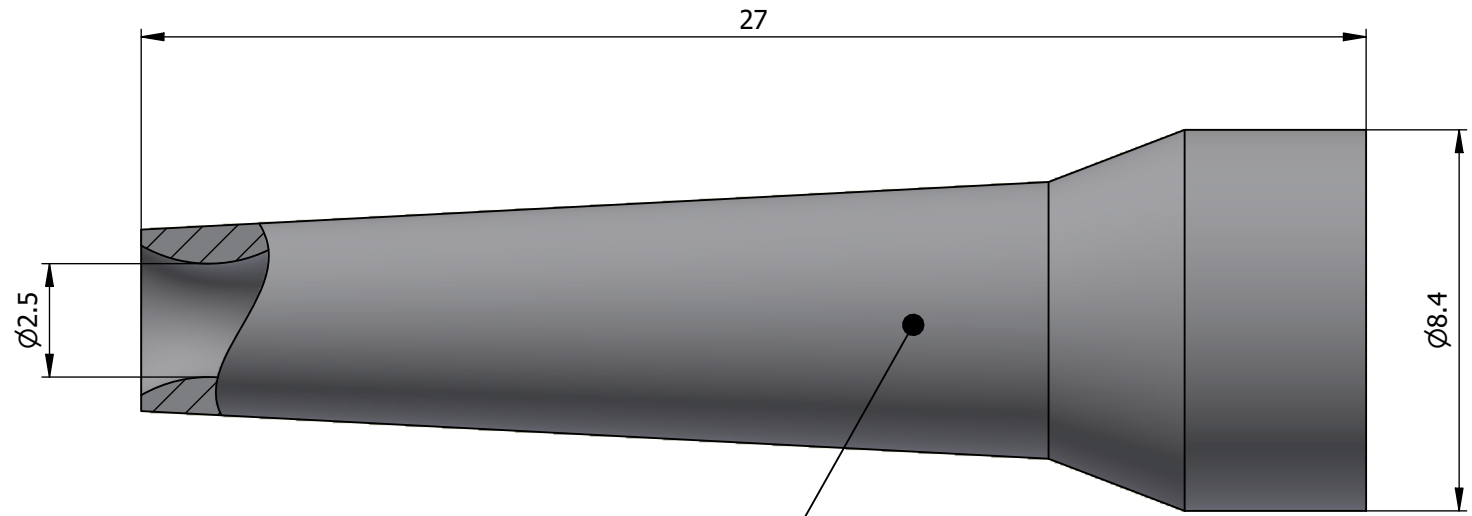

All dimensions are in millimeters (mm)

Color defined in the datasheet

All additional information are documented on the datasheet (See below link or QR Code)
www.lemo.com/pdf/GMA.0B.025.RV.pdf

<p>Datasheet</p> 	<p>Bend relief (Silicone), for cable</p> <p>Ø2.5min.-Ø2.9max.</p> <p>Series 0B</p>		<p>Drawn 10.12.2020 OVU/NHA</p>
	<p>LEMOS SA Chemin des Champs-Courbes 28 1024 Ecublens - SWITZERLAND</p>		<p>Checked 20.09.2024 OBAR</p>
	<p>Tel. (+41) 21 695 16 00 email : info@lemo.com www.lemo.com</p>		<p>Modified 01 20.09.2024/MARI</p>
	<p> LEMO</p>		<p>DO NOT SCALE DRAWING</p>
<p>CD</p>		<p>GMA.0B.025.RV</p>	