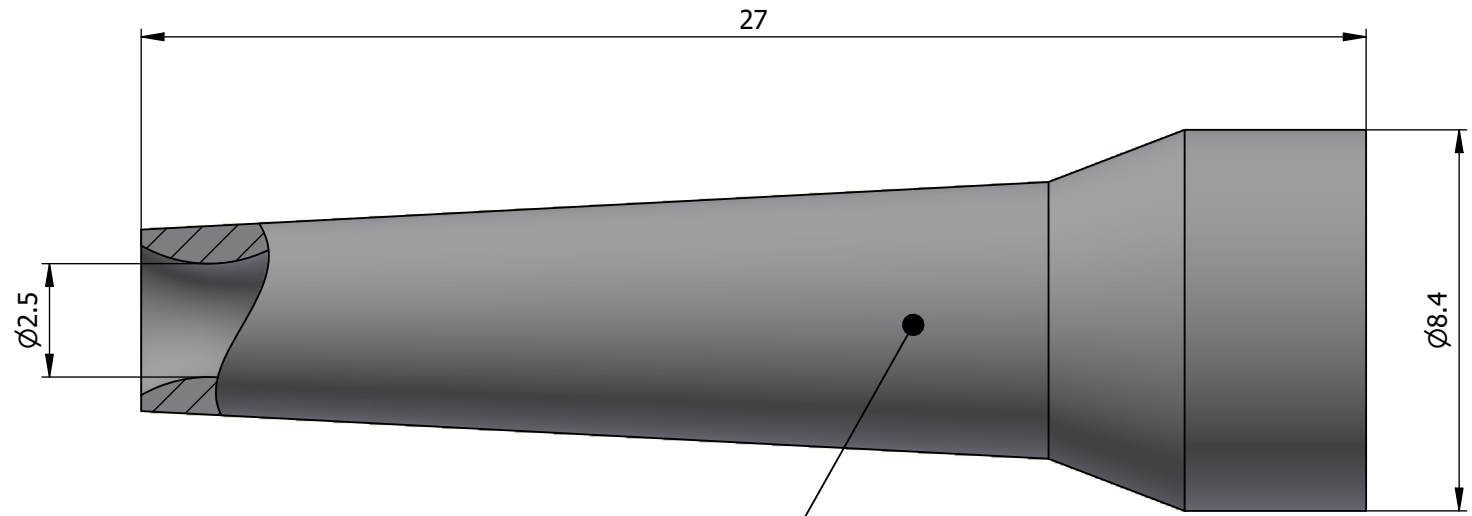

All dimensions are in millimeters (mm)

Color defined in the datasheet

All additional information are documented on the datasheet (See below link or QR Code)
www.lemo.com/pdf/GMA.0B.025.RS.pdf

<p>Datasheet</p> 	<p>Bend relief (Silicone), for cable</p> <p>Ø2.5min.-Ø2.9max.</p> <p>Series 0B</p>		<p>Drawn 10.12.2020 OVU/NHA</p>
	<p>LEMOS logo</p> <p>LEMO SA Chemin des Champs-Courbes 28 1024 Ecublens - SWITZERLAND</p>		<p>Checked 20.09.2024 OBAR</p>
	<p>Tel. (+41) 21 695 16 00 email : info@lemo.com www.lemo.com</p>		<p>Modified 01 20.09.2024/MARI</p>
	<p>CD</p>		<p>DO NOT SCALE DRAWING</p>
<p>GMA.0B.025.RS</p>			