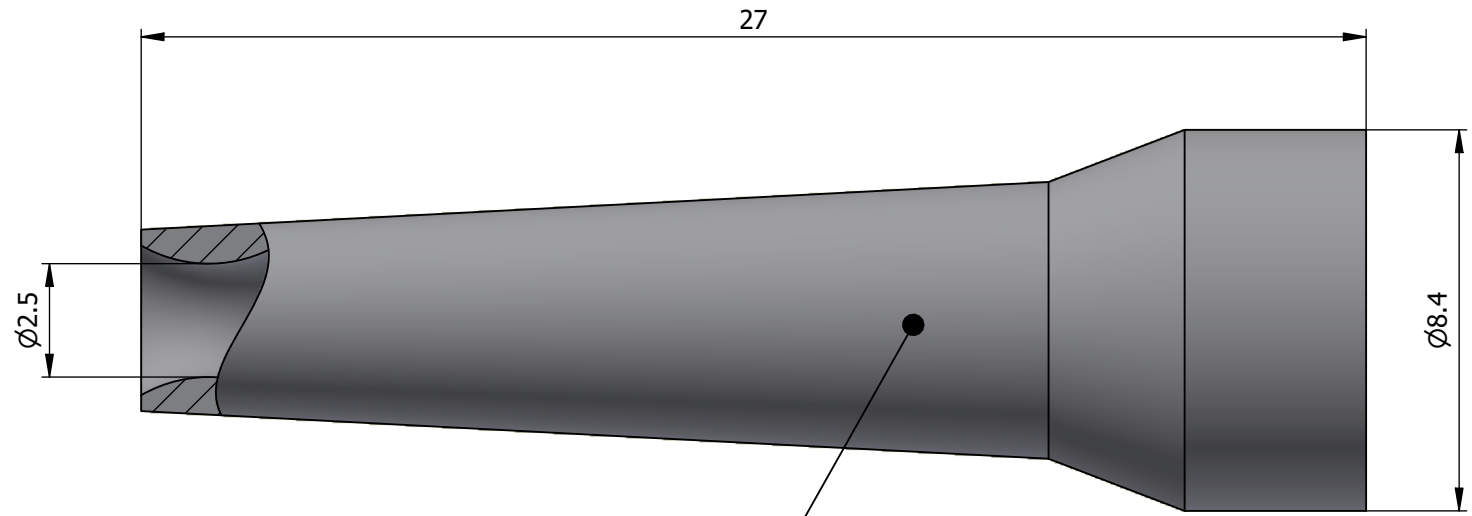

All dimensions are in millimeters (mm)

Color defined in the datasheet

All additional information are documented on the datasheet (See below link or QR Code)
www.lemo.com/pdf/GMA.0B.025.RR.pdf

| | | | |
|--|---|-----------------------------|------------------------------------|
| <p>Datasheet</p>  | <p>Bend relief (Silicone), for cable</p> <p>Ø2.5min.-Ø2.9max.</p> <p>Series 0B</p> | | <p>Drawn 10.12.2020 OVU/NHA</p> |
| | <p>LEMOS SA Chemin des Champs-Courbes 28 1024 Ecublens - SWITZERLAND</p> | | <p>Checked 20.09.2024 OBAR</p> |
| | <p>Tel. (+41) 21 695 16 00 email : info@lemo.com www.lemo.com</p> | | <p>Modified 01 20.09.2024/MARI</p> |
| | <p> LEMO</p> | | <p>DO NOT SCALE DRAWING</p> |
| <p>CD</p> | | <p>GMA.0B.025.RR</p> | |