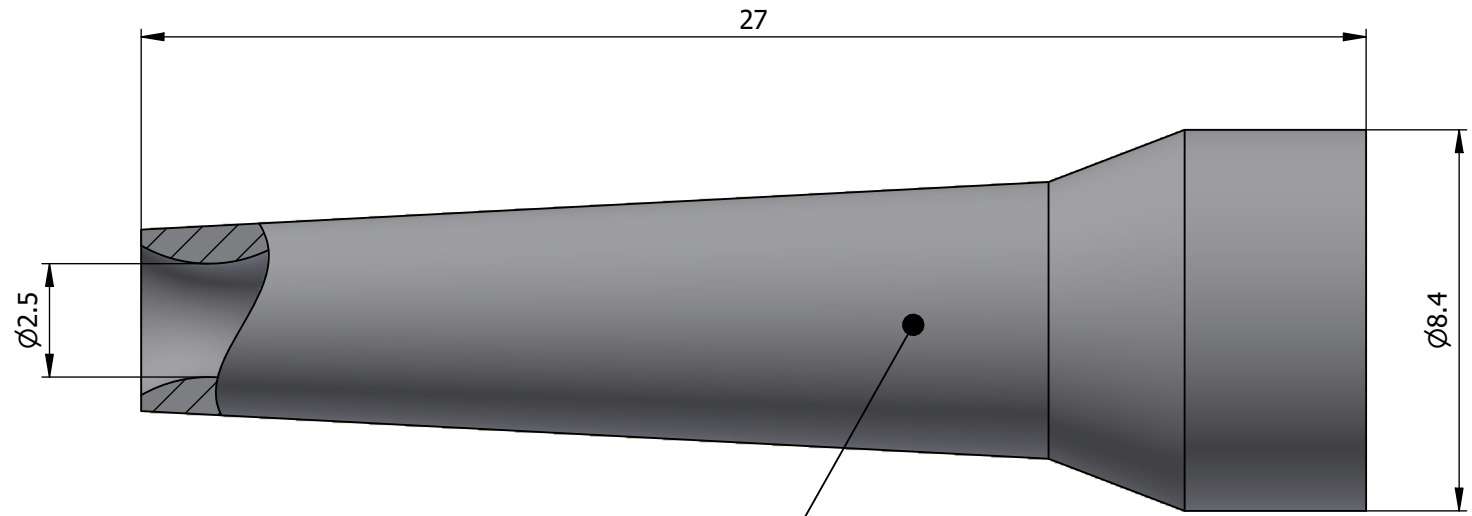

All dimensions are in millimeters (mm)

Color defined in the datasheet

All additional information are documented on the datasheet (See below link or QR Code)
www.lemo.com/pdf/GMA.0B.025.RA.pdf

<p>Datasheet</p> 	<p>Bend relief (Silicone), for cable</p> <p>Ø2.5min.-Ø2.9max.</p> <p>Series 0B</p>		<p>Drawn 10.12.2020 OVU/NHA</p>
	<p>LEMOS SA Chemin des Champs-Courbes 28 1024 Ecublens - SWITZERLAND</p>		<p>Checked 20.09.2024 OBAR</p>
	<p>Tel. (+41) 21 695 16 00 email : info@lemo.com www.lemo.com</p>		<p>Modified 01 20.09.2024/MARI</p>
	<p> LEMO</p>		<p>DO NOT SCALE DRAWING</p>
<p>CD</p>		<p>GMA.0B.025.RA</p>	