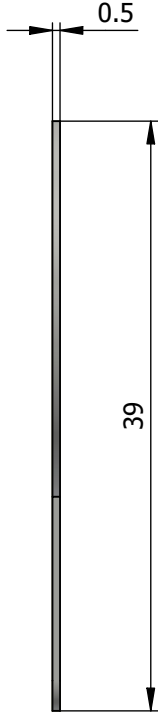

All dimensions are in millimeters (mm)

All additional information are documented on the datasheet (See below link or QR Code)
www.lemo.com/pdf/GCA.2E.255.LT.pdf

<p>Datasheet</p> 	<p>Earthing Washer</p> <p>Series 2E</p>		<p>Drawn 06.03.2024 JMIG/OBAR</p>
	<p>LEMOS logo</p> <p>LEMO SA Chemin des Champs-Courbes 28 1024 Ecublens - SWITZERLAND</p>		<p>Checked 06.03.2024 OBAR</p>
	<p>Tel. (+41) 21 695 16 00 email : info@lemo.com www.lemo.com</p>		<p>Modified 00 06.03.2024/JMIG</p>
	<p>CD</p>		<p>DO NOT SCALE DRAWING</p>
<p>GCA.2E.255.LT</p>			