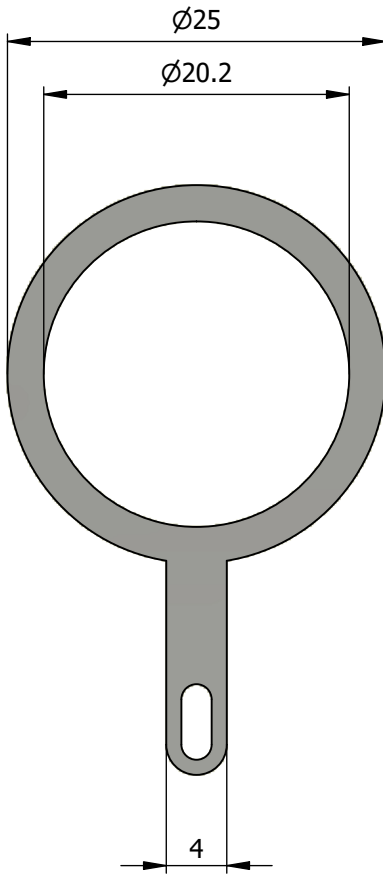

All dimensions are in millimeters (mm)

All additional information are documented on the datasheet (See below link or QR Code)
www.lemo.com/pdf/GCA.2E.255.LT.pdf

<p>Datasheet</p> 	<p>Earthing Washer</p> <p>Series 2E</p>		<p>Drawn 06.03.2024 JMIG/OBAR</p>
	<p>LEMOS logo</p> <p>LEMO SA Chemin des Champs-Courbes 28 1024 Ecublens - SWITZERLAND</p>		<p>Checked 06.03.2024 OBAR</p>
	<p>Tel. (+41) 21 695 16 00 email : info@lemo.com www.lemo.com</p>		<p>Modified 00 06.03.2024/JMIG</p>
	<p>CD</p>		<p>DO NOT SCALE DRAWING</p>
<p>GCA.2E.255.LT</p>			