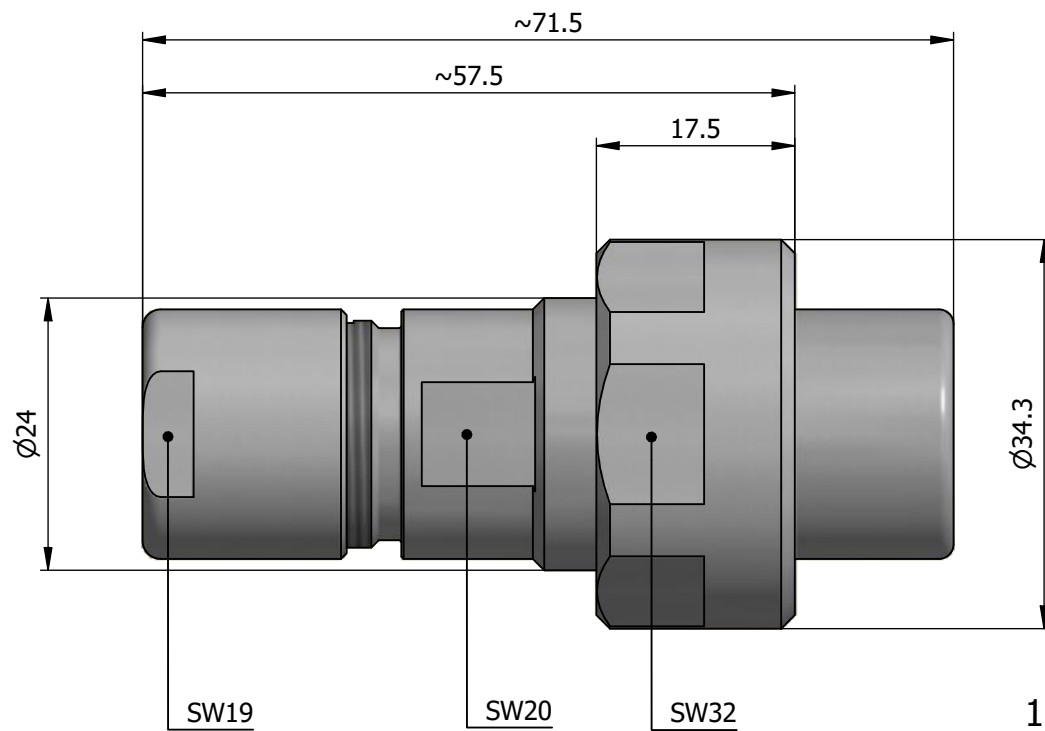

All dimensions are in millimeters (mm)

Alignment Key  
Front View

Insert Configuration  
Rear View

**Note:**

1) This picture is generic and for illustrative purposes only, and may show different keying, materials, colour, finish, and contact configuration. Minor shape or feature variations to actual item may be present.

All additional information are documented on the datasheet (See below link or QR Code)  
[www.lemo.com/pdf/FVN.4V.675.CLAC15.pdf](http://www.lemo.com/pdf/FVN.4V.675.CLAC15.pdf)

Model	Alignment Key	Series	Insert Config.	Housing	Insulator	Contact	Collet Type	Cable $\varnothing$	Variant
FVN		4V	675				CLAC	15	