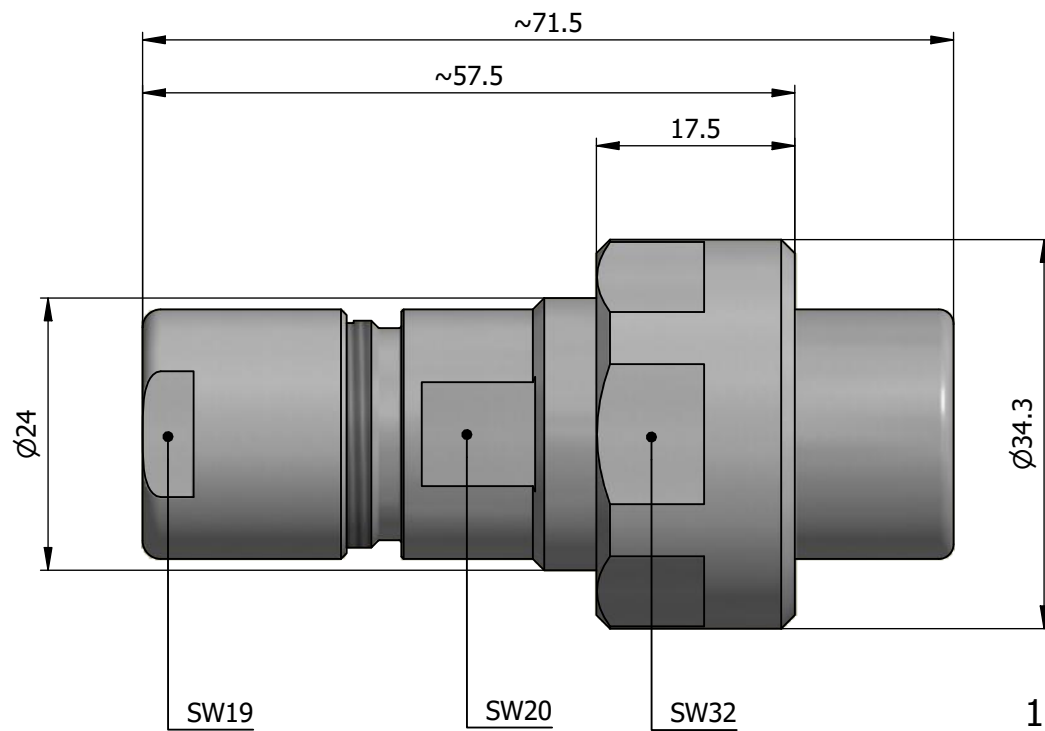

All dimensions are in millimeters (mm)

Alignment Key  
Front View

Insert Configuration  
Rear View

**Note:**

1) This picture is generic and for illustrative purposes only, and may show different keying, materials, colour, finish, and contact configuration. Minor shape or feature variations to actual item may be present.

All additional information are documented on the datasheet (See below link or QR Code)  
[www.lemo.com/pdf/FVN.4V.650.CLAC15.pdf](http://www.lemo.com/pdf/FVN.4V.650.CLAC15.pdf)

Model	Alignment Key	Series	Insert Config.	Housing	Insulator	Contact	Collet Type	Cable $\varnothing$	Variant
FVN		4V	650				CLAC	15	