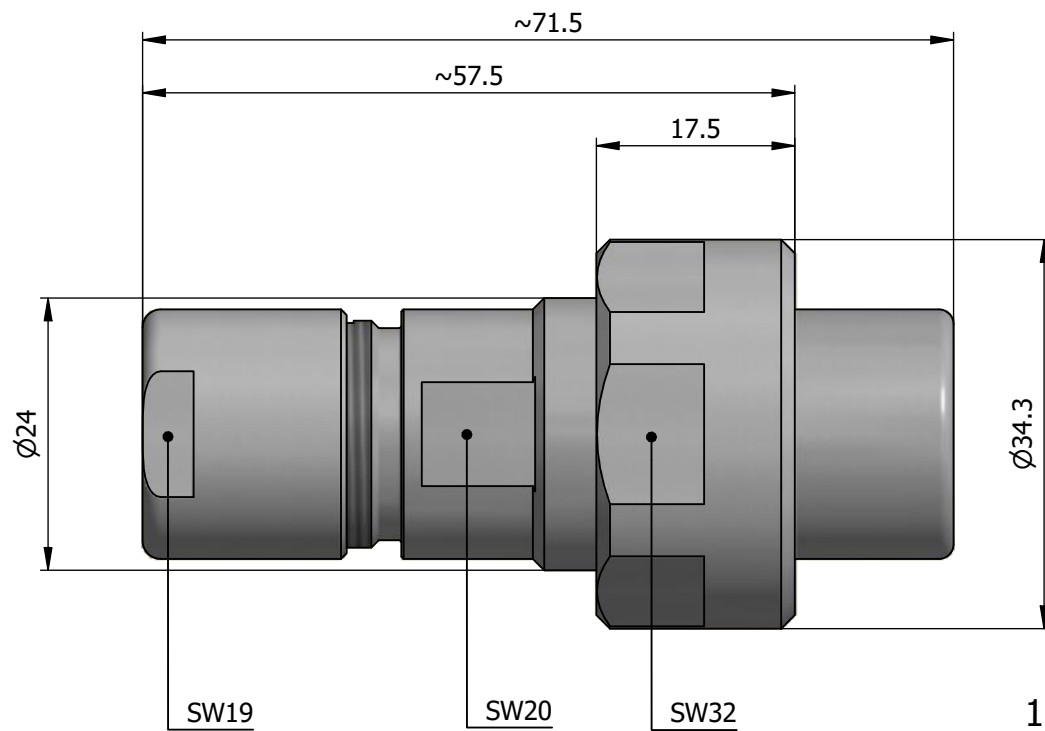

All dimensions are in millimeters (mm)

Alignment Key
Front View

Insert Configuration
Rear View

Note:

1) This picture is generic and for illustrative purposes only, and may show different keying, materials, colour, finish, and contact configuration. Minor shape or feature variations to actual item may be present.

All additional information are documented on the datasheet (See below link or QR Code)
www.lemo.com/pdf/FVN.4V.275.SLLC13.pdf

Model	Alignment Key	Series	Insert Config.	Housing	Insulator	Contact	Collet Type	Cable \varnothing	Variant
FVN		4V	275	SLLC			13		