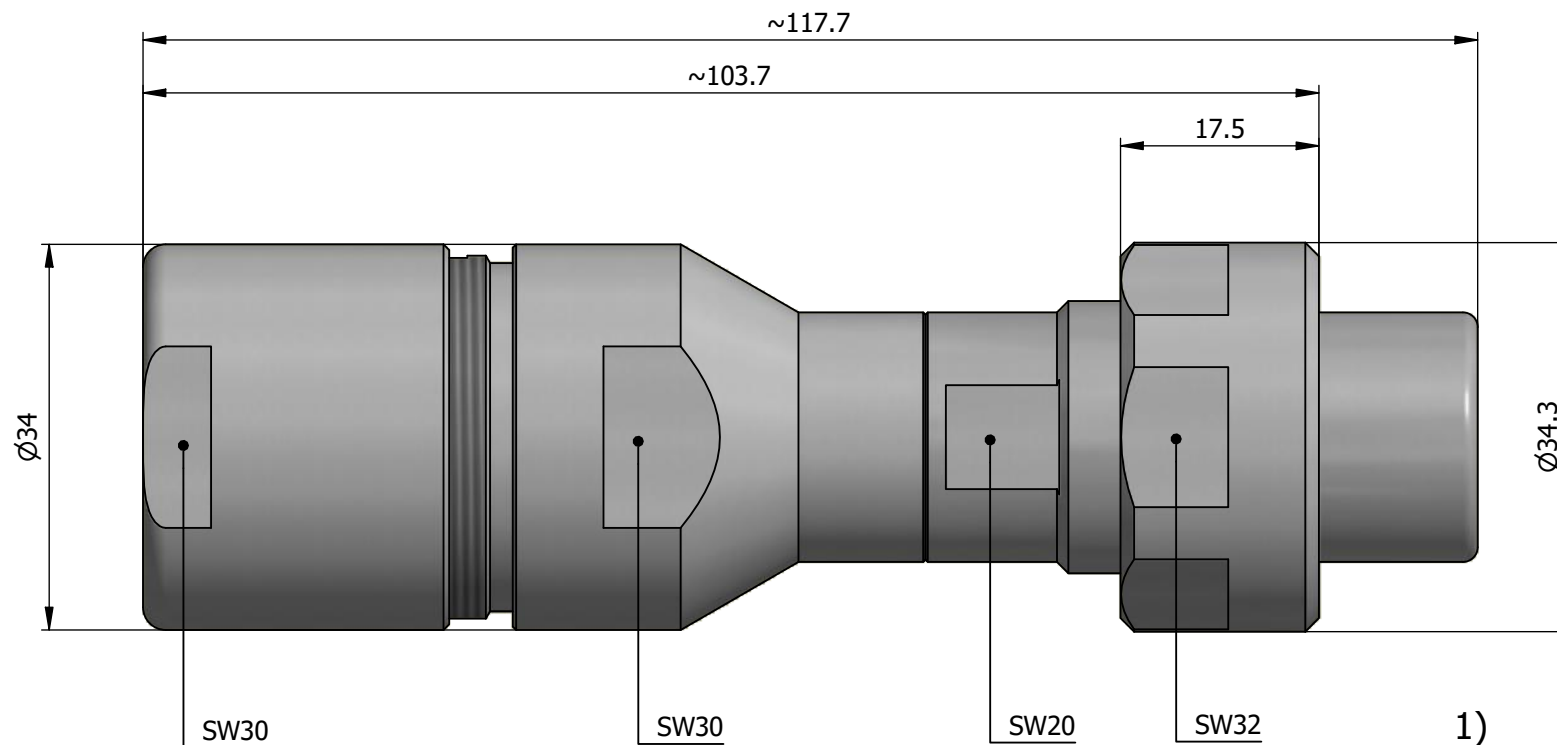

All dimensions are in millimeters (mm)

Alignment Key  
Front View

Insert Configuration  
Rear View

**Note:**

1) This picture is generic and for illustrative purposes only, and may show different keying, materials, colour, finish, and contact configuration. Minor shape or feature variations to actual item may be present.

All additional information are documented on the datasheet (See below link or QR Code)  
[www.lemo.com/pdf/FVN.4V.250.CLAK16.pdf](http://www.lemo.com/pdf/FVN.4V.250.CLAK16.pdf)

Model	Alignment Key	Series	Insert Config.	Housing	Insulator	Contact	Collet Type	Cable Ø	Variant
FVN		4V	250				CLAK	16	