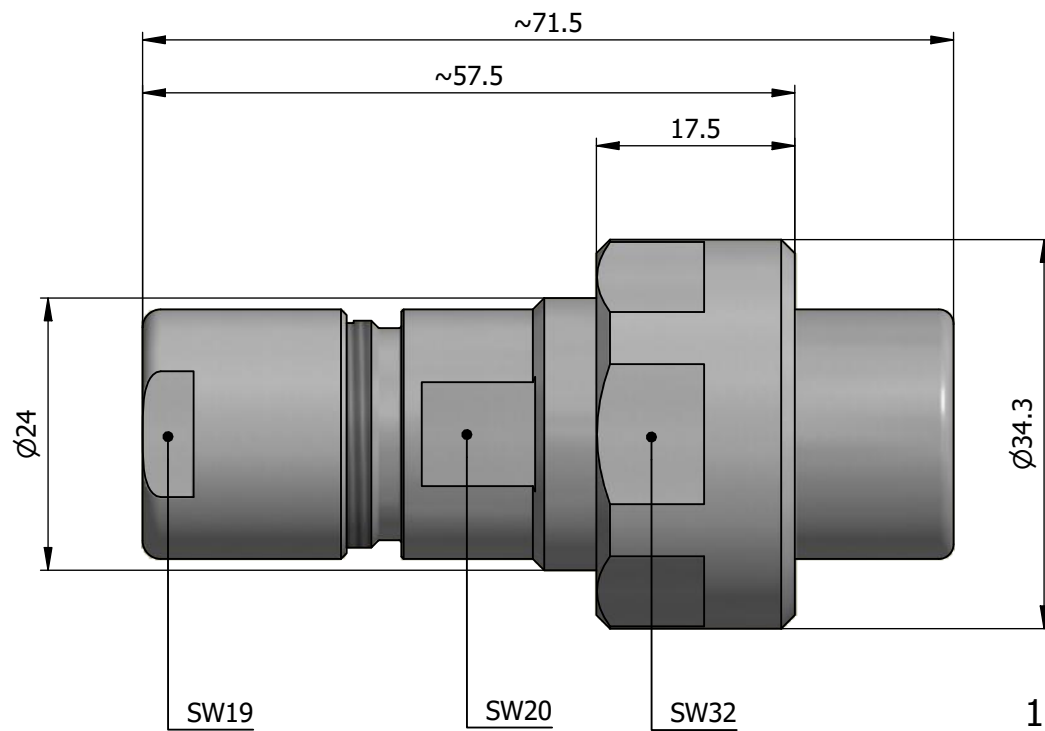

All dimensions are in millimeters (mm)

Alignment Key  
Front View

Insert Configuration  
Rear View

**Note:**

1) This picture is generic and for illustrative purposes only, and may show different keying, materials, colour, finish, and contact configuration. Minor shape or feature variations to actual item may be present.

All additional information are documented on the datasheet (See below link or QR Code)  
[www.lemo.com/pdf/FVN.4V.250.CLAC15.pdf](http://www.lemo.com/pdf/FVN.4V.250.CLAC15.pdf)

Model	Alignment Key	Series	Insert Config.	Housing	Insulator	Contact	Collet Type	Cable $\varnothing$	Variant
FVN		4V	250				CLAC	15	