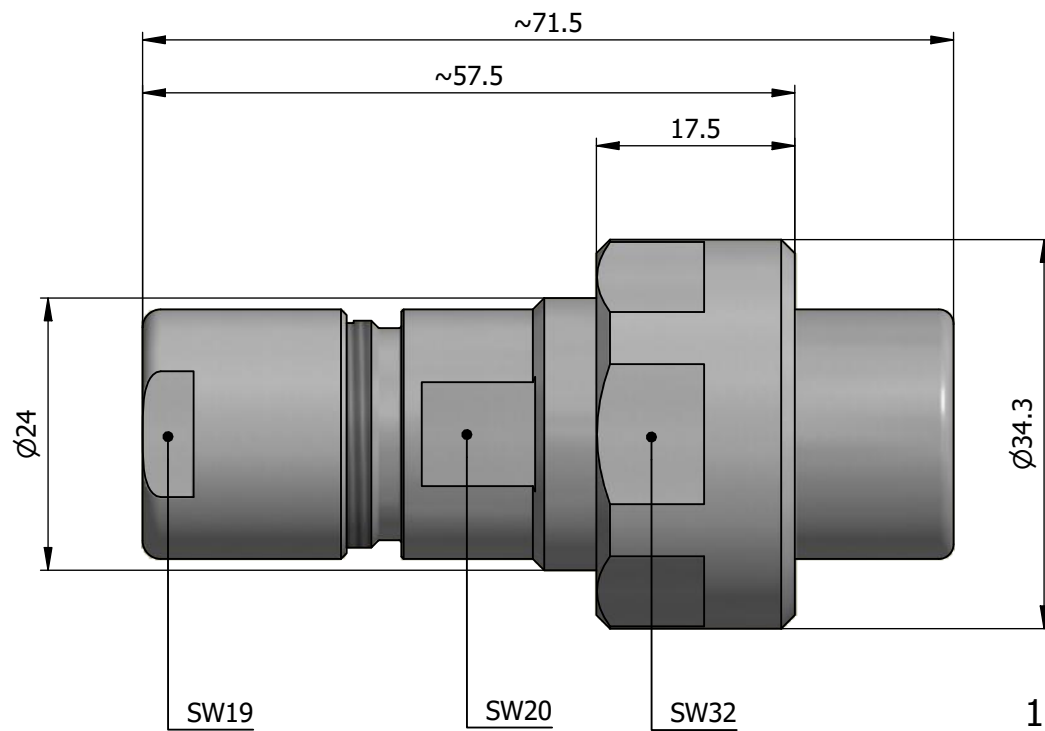

All dimensions are in millimeters (mm)

Alignment Key  
Front View

Insert Configuration  
Rear View

**Note:**

1) This picture is generic and for illustrative purposes only, and may show different keying, materials, colour, finish, and contact configuration. Minor shape or feature variations to actual item may be present.

All additional information are documented on the datasheet (See below link or QR Code)  
[www.lemo.com/pdf/FVN.4V.250.CLAC12.pdf](http://www.lemo.com/pdf/FVN.4V.250.CLAC12.pdf)

Model	Alignment Key	Series	Insert Config.	Housing	Insulator	Contact	Collet Type	Cable $\varnothing$	Variant
FVN		4V	250				CLAC	12	