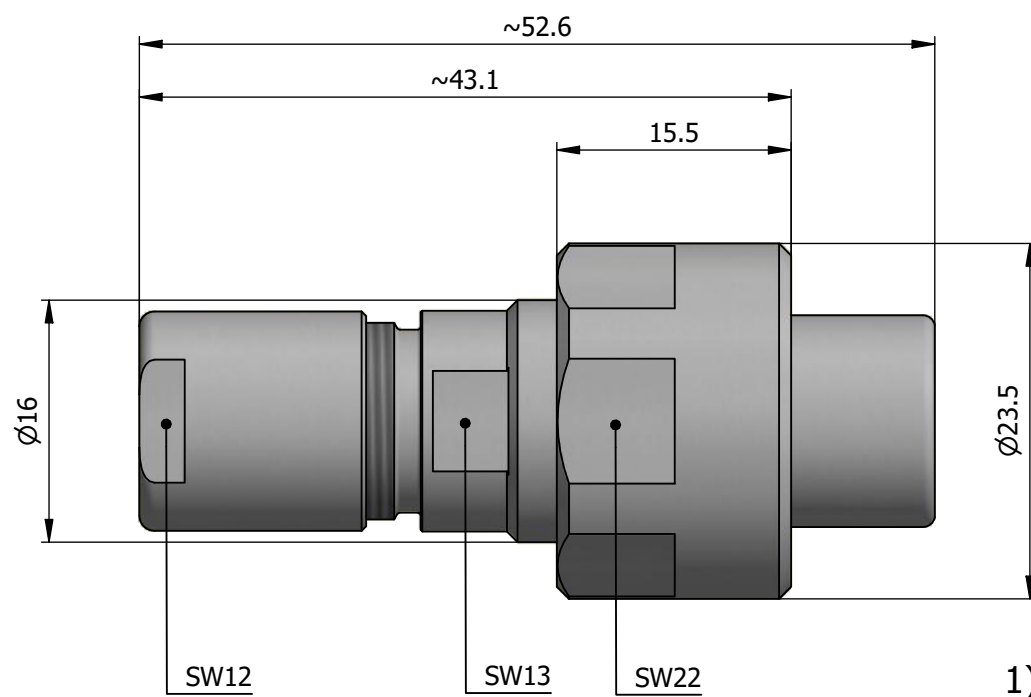

All dimensions are in millimeters (mm)

Alignment Key
Front View

Insert Configuration
Rear View

Note:

1) This picture is generic and for illustrative purposes only, and may show different keying, materials, colour, finish, and contact configuration. Minor shape or feature variations to actual item may be present.

All additional information are documented on the datasheet (See below link or QR Code)
www.lemo.com/pdf/FVN.2V.675.CTAC80.pdf

Model	Alignment Key	Series	Insert Config.	Housing	Insulator	Contact	Collet Type	Cable Ø	Variant
FVN	.2V	.675	.CTAC80						