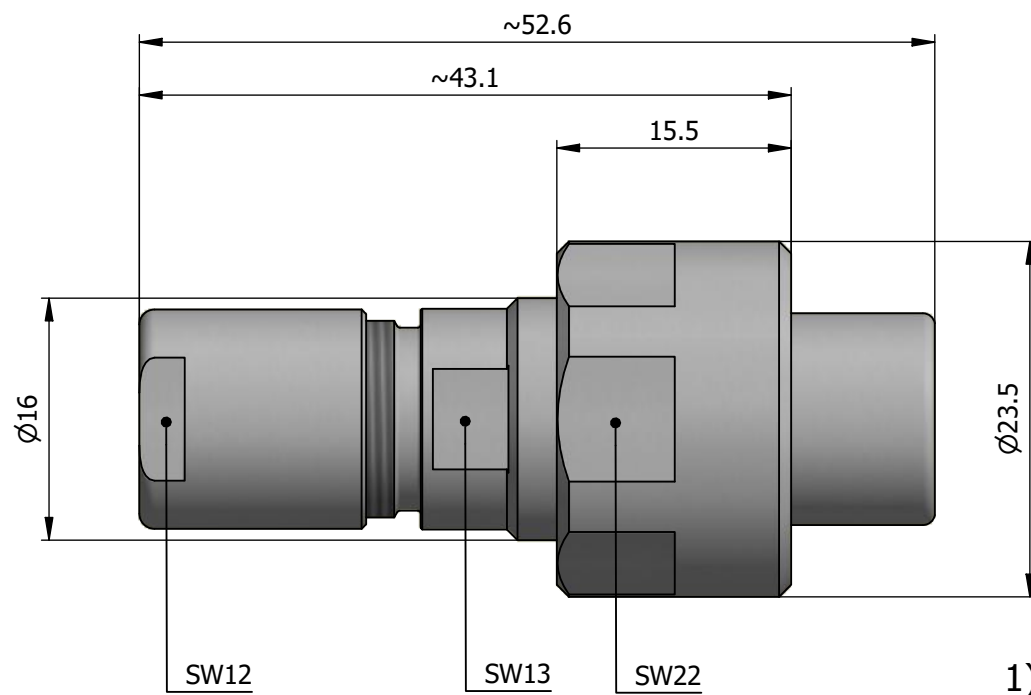

All dimensions are in millimeters (mm)

Alignment Key
Front View

Insert Configuration
Rear View

Note:

1) This picture is generic and for illustrative purposes only, and may show different keying, materials, colour, finish, and contact configuration. Minor shape or feature variations to actual item may be present.

All additional information are documented on the datasheet (See below link or QR Code)
www.lemo.com/pdf/FVN.2V.675.CTAC30.pdf

Model	Alignment Key	Series	Insert Config.	Housing	Insulator	Contact	Collet Type	Cable Ø	Variant
FVN	.2V	.675	.CTAC30						