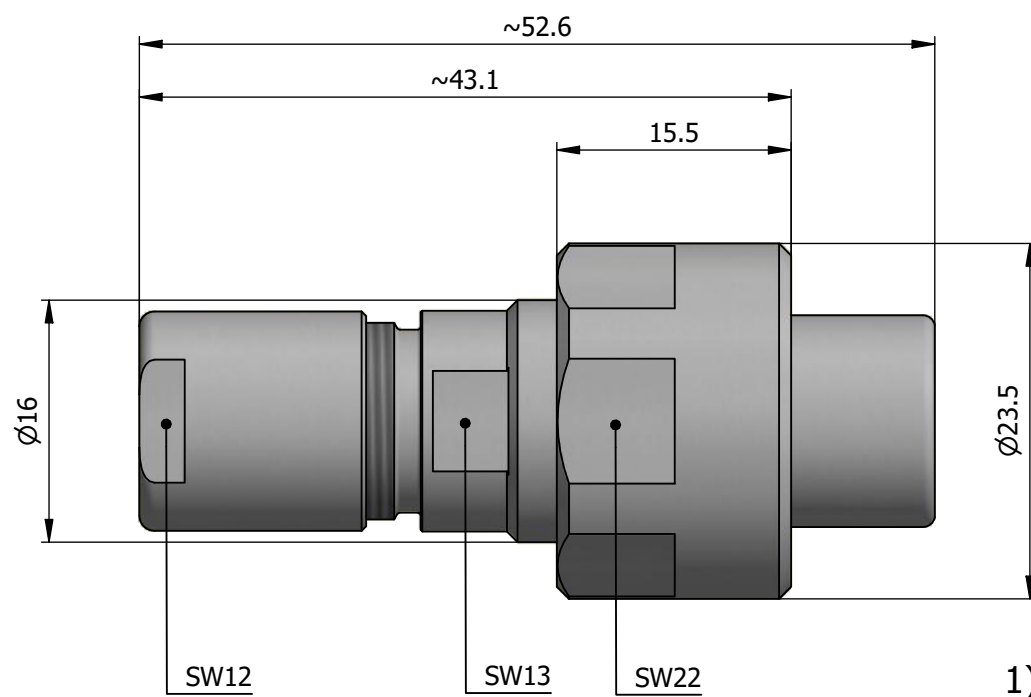

All dimensions are in millimeters (mm)

Alignment Key
Front View

Insert Configuration
Rear View

Note:

1) This picture is generic and for illustrative purposes only, and may show different keying, materials, colour, finish, and contact configuration. Minor shape or feature variations to actual item may be present.

All additional information are documented on the datasheet (See below link or QR Code)
www.lemo.com/pdf/FVN.2V.650.TLAC75.pdf

Model	Alignment Key	Series	Insert Config.	Housing	Insulator	Contact	Collet Type	Cable Ø	Variant
FVN		2V	650				TLAC	75	